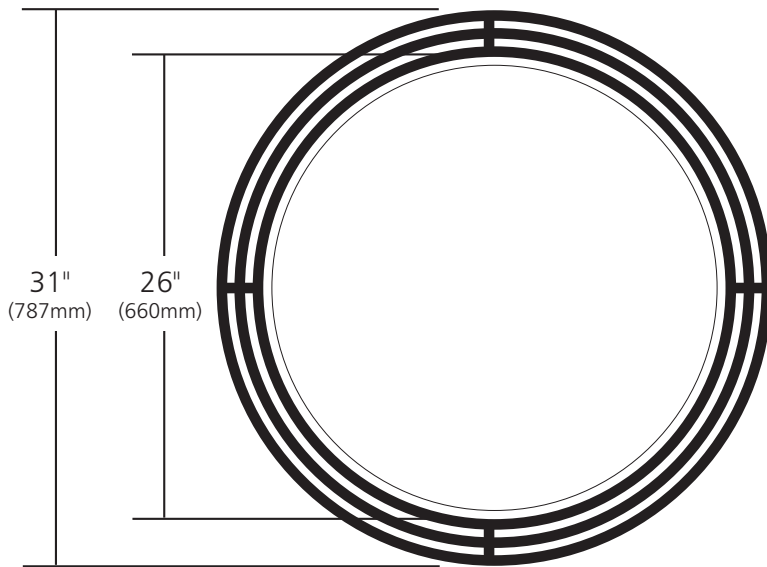

SPECIFICATIONS

ASANA MIRROR

Cuzco Collection

MR708

PRODUCT DETAILS

- 31" OD (787mm)
- Wrought iron in black finish
- Beveled glass

INSTALLATION

- Tabs for hanging integrated into back of frame

COORDINATING PRODUCTS

- Cuzco Vanity Collection

IMPORTANT

Due to the handcrafted nature of this product, it will vary in finish, texture, and other details. Dimensions may vary up to 1/2" (13mm).