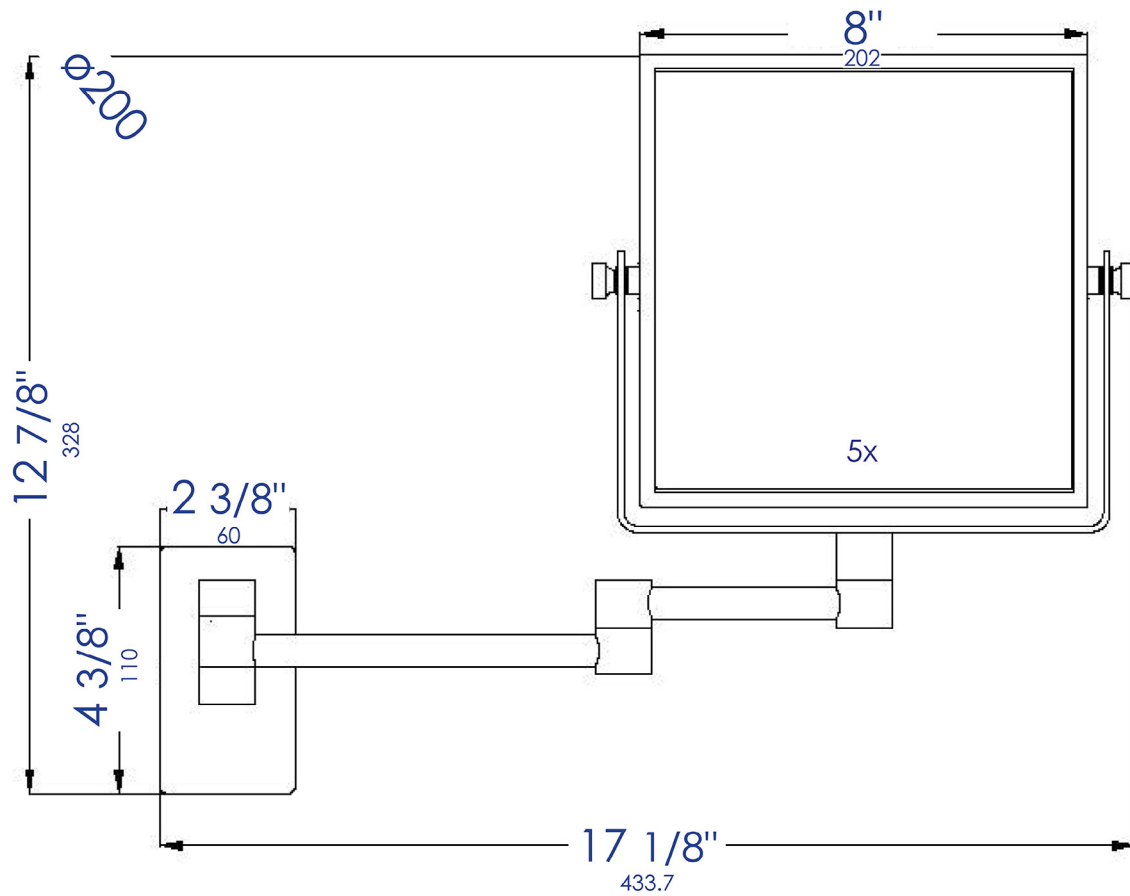

ABM8WS

8" Wall Mount Square Frameless 5x Magnify
Cosmetic Mirror

●●kitchensource.com
☎ 1.800.667.8721