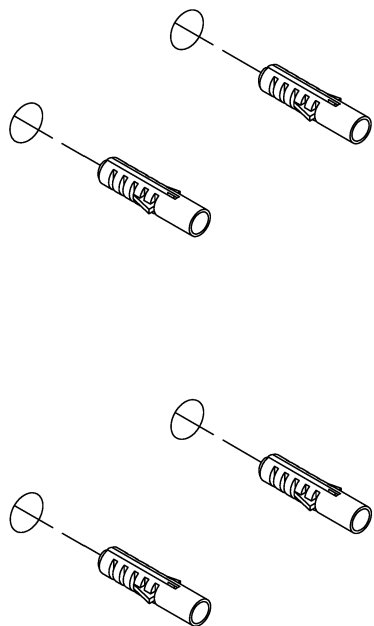

Installation Instructions for Wall Mounted Mirror

Drill the holes for plastic sleeve.

Fix the mounting base on the wall by screws

Fix screws into the cover with mounting base together.

1	3
2	4

Finished