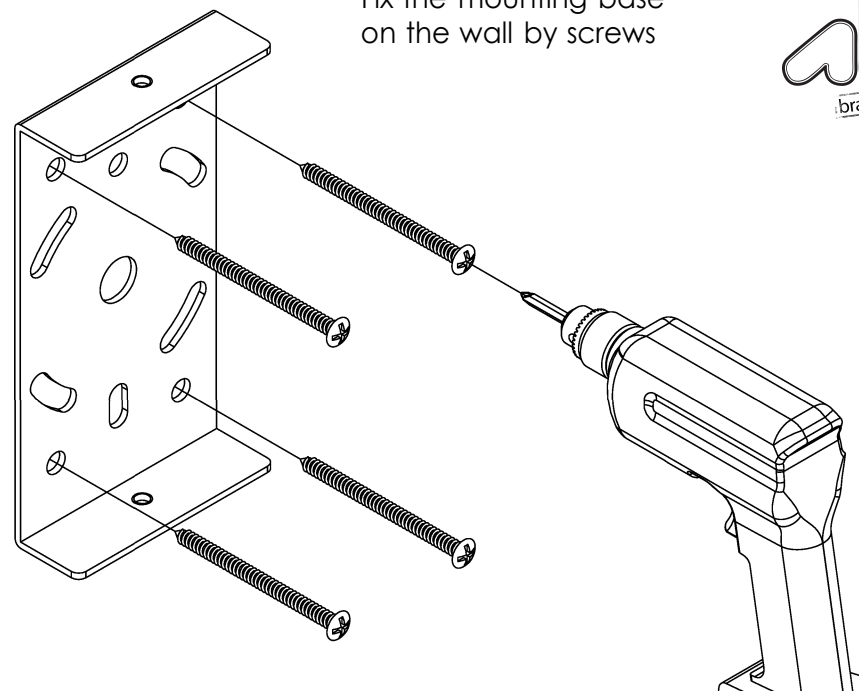

Installation Instructions for Wall Mounted Mirror

Drill the holes for plastic sleeve.

Fix the mounting base on the wall by screws

Fix screws into the cover with mounting base together.

1	3
2	4

Finished