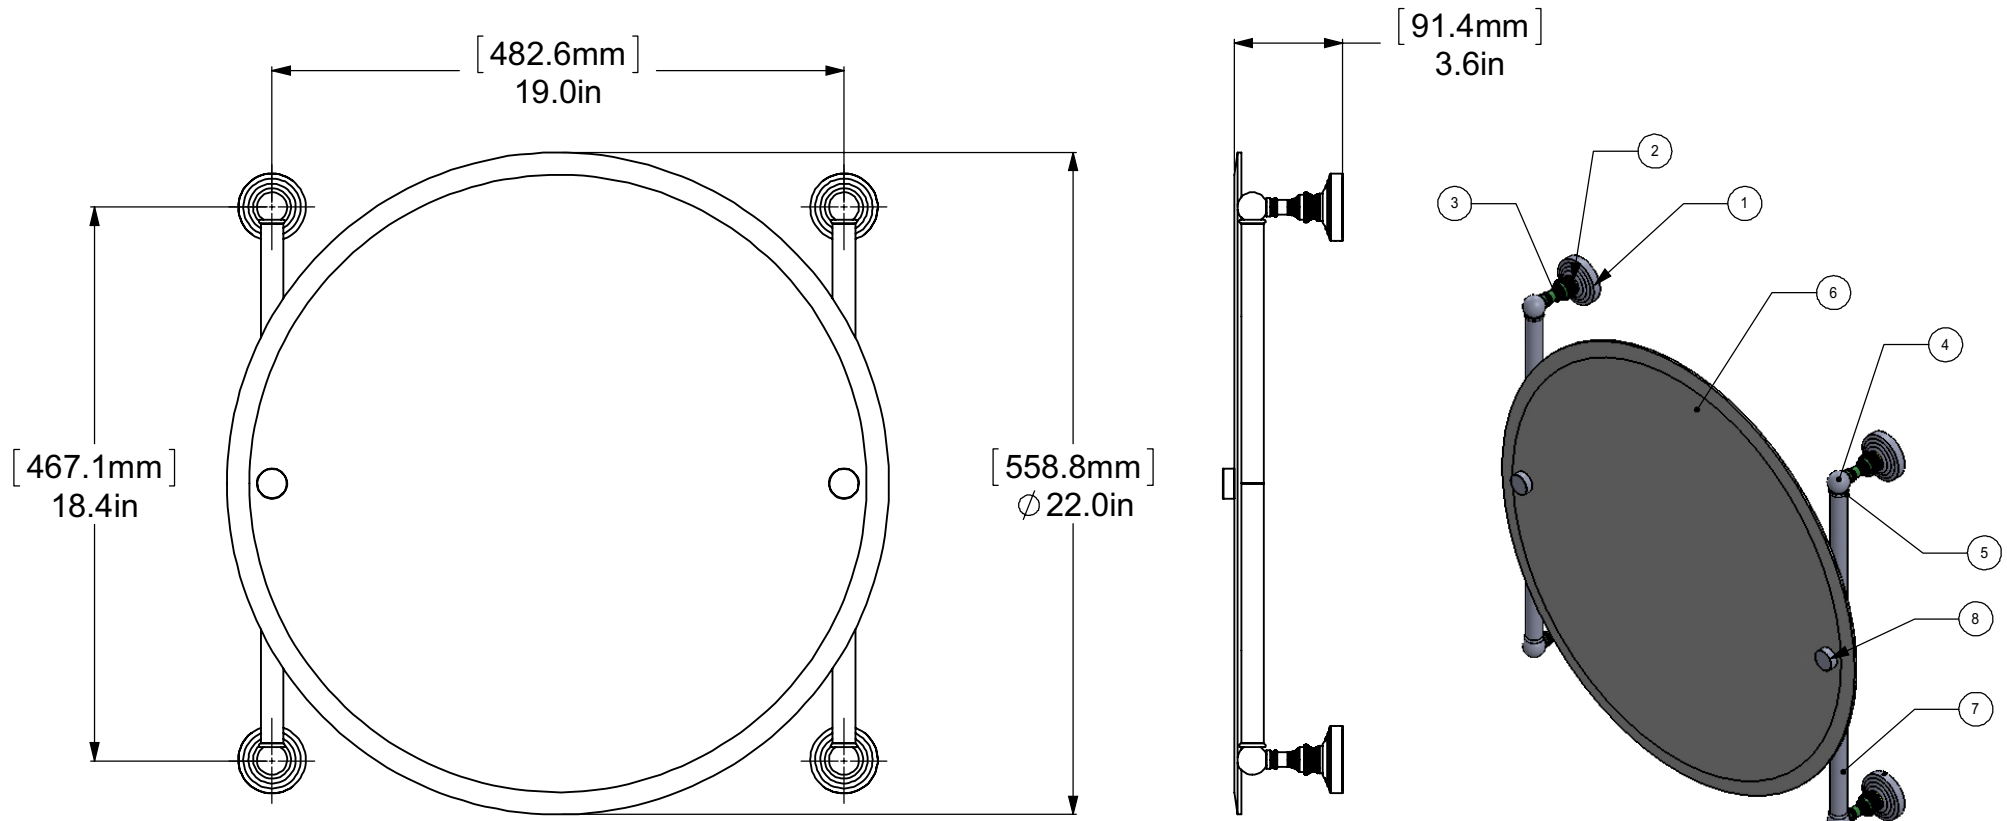

ITEM NO.	P/N	Description	QTY.
1	BPWV	BACKPLATE	4
2	NKSL-58	SUPPORT	4
3	NKSL-1.25	NECK	4
4	BL2T-1	HUB	4
5	CRRD-34	CHECK RING	4
6	MRRD-90	MIRROR	1
7	TU34-17	TUBE	2
8	CARD-1	LOCK	2

UNLESS OTHERWISE STATED	
.X	±.3mm
.XX	±.15mm
.XXX	±.008mm

COPYRIGHT © Allied Brass 2016

DRAWN	4/1/2017	I.M
CHECKED	4/1/2017	P.D
APPROVED	4/1/2017	R.A

MATERIAL: BRASS
DESCRIPTION:
Waverly Collection
Round Frameless Rail
Mounted Mirror

FINISH	TBD
QUANTITY	TBD
DRAWING No.	WP-27-90
SCALE	1:6
SHEET: 01	A4
REV	0