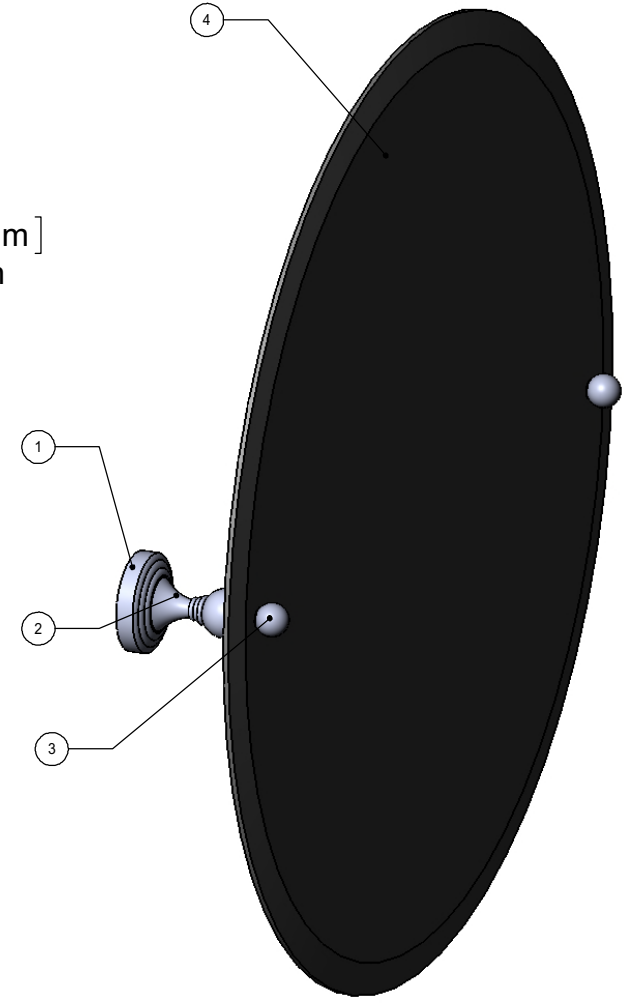

ITEM NO.	P/N	Description	QTY.
1	BPSG	BACKPLATE	2
2	SGRHPOST	Neck	2
3	BL1T-34	END BALL	2
4	MRRD-90	MIRROR	1

UNLESS OTHERWISE STATED	
.X	± .3mm
.XX	± .15mm
.XXX	± .008mm

COPYRIGHT © Allied Brass 2016

DRAWN	6/16/2016	I.M
CHECKED	6/16/2016	P.D
APPROVED	6/16/2016	R.A

MATERIAL:	BRASS
DESCRIPTION:	MIRROR

FINISH	TBD
QUANTITY	TBD
DRAWING No.	SG-90
REV	0
SCALE	1:6
SHEET	01
A4	