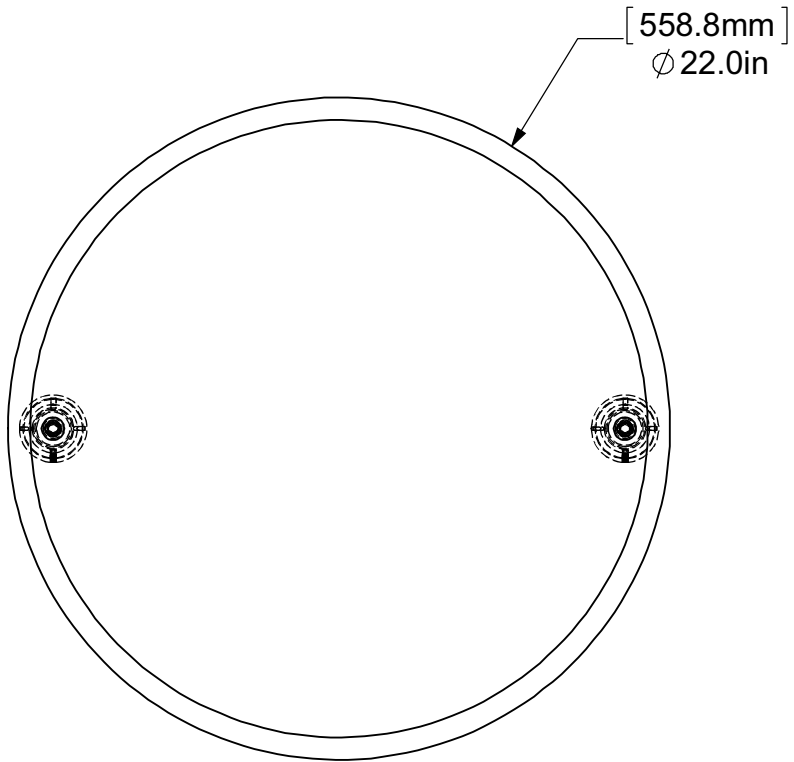

ITEM NO.	P/N	Description	QTY.
1	BPSG	BACKPLATE	2
2	SGRHPOST	Neck	2
3	BL1T-34	END BALL	2
4	MRRD-90	MIRROR	1

UNLESS OTHERWISE STATED	
.X	± .3mm
.XX	± .15mm
.XXX	± .008mm

COPYRIGHT © Allied Brass 2016

DRAWN	6/16/2016	I.M
CHECKED	6/16/2016	P.D
APPROVED	6/16/2016	R.A

MATERIAL:	BRASS
DESCRIPTION:	MIRROR

FINISH	TBD
QUANTITY	TBD
DRAWING No.	SG-90
REV	0
SCALE	1:6
SHEET	01
A4	