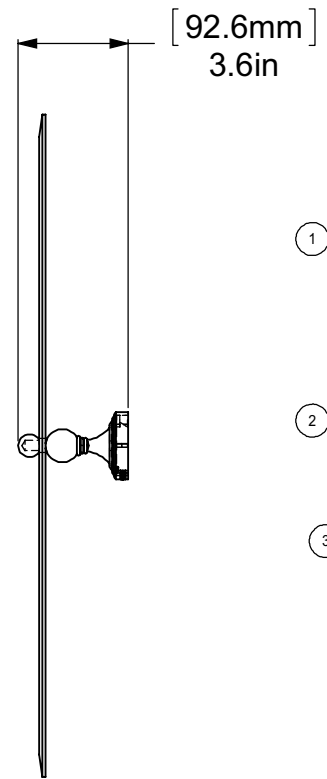

ITEM NO.	P/N	Description	QTY.
1	BPSG	BACKPLATE	2
2	SGRHPOST	Neck	2
3	BL1T-34	END BALL	2
4	MRRD-90	MIRROR	1

UNLESS OTHERWISE STATED	
.X	± .3mm
.XX	± .15mm
.XXX	± .008mm

COPYRIGHT © Allied Brass 2016

DRAWN	6/16/2016	I.M
CHECKED	6/16/2016	P.D
APPROVED	6/16/2016	R.A

MATERIAL:	BRASS
DESCRIPTION:	MIRROR

FINISH	TBD
QUANTITY	TBD
DRAWING No.	SG-90
REV	0
SCALE	1:6
SHEET	01
A4	