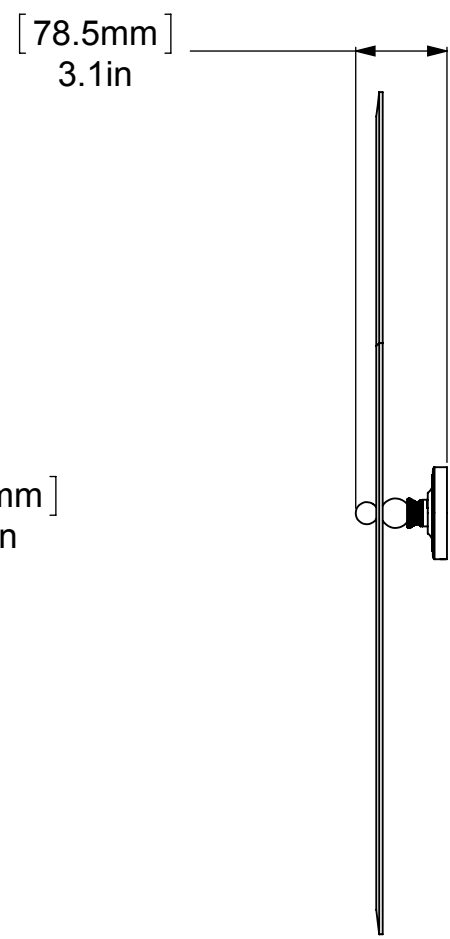

1	BPPR	BACKPLATE	2
2	NKSL-58	SUPPORT	2
3	BL2T-1	BALL SUPPORT	2
4	HBTT-78	TILT	2
5	BLDT1T-34	BALL	2
6	MRRT-94	MIRROR	1

UNLESS OTHERWISE STATED

.X	±.3mm
.XX	±.15mm
.XXX	±.008mm

COPYRIGHT © Allied Brass 2016

DRAWN	3/23/2016	I.M
CHECKED	3/23/2016	P.D
APPROVED	3/23/2016	R.A

MATERIAL:	BRASS
DESCRIPTION:	MIRROR

FINISH	TBD
QUANTITY	TBD
DRAWING No.	PR-94
REV	0
SCALE	1:6.5
SHEET: 01	A4