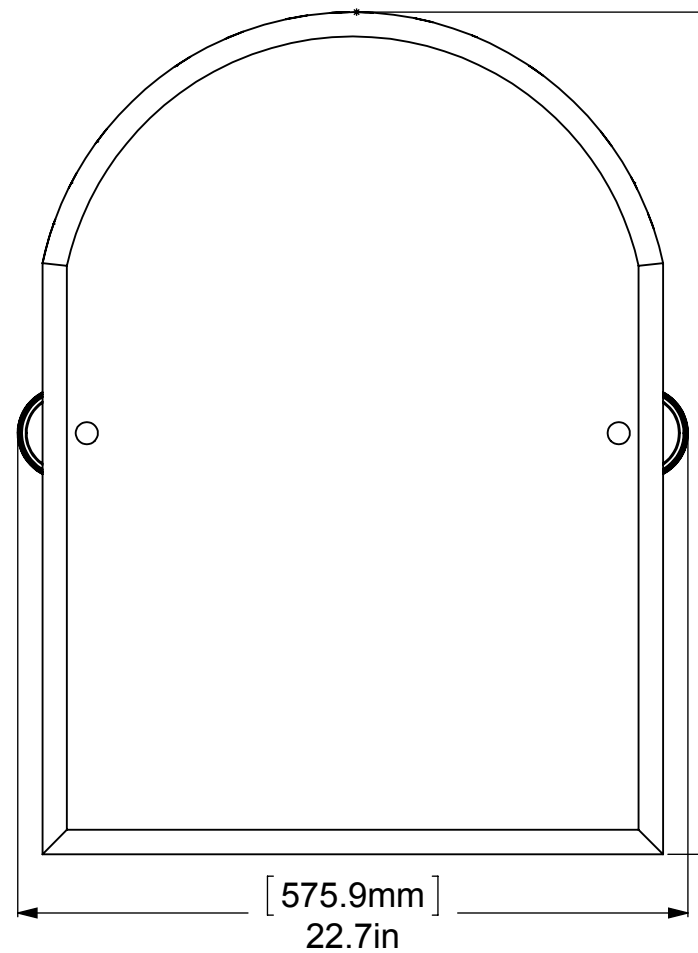

1	BPPR	BACKPLATE	2
2	NKSL-58	SUPPORT	2
3	BL2T-1	BALL SUPPORT	2
4	HBTT-78	TILT	2
5	BLDT1T-34	BALL	2
6	MRRT-94	MIRROR	1

UNLESS OTHERWISE STATED

.X	±.3mm
.XX	±.15mm
.XXX	±.008mm

COPYRIGHT © Allied Brass 2016

DRAWN	3/23/2016	I.M
CHECKED	3/23/2016	P.D
APPROVED	3/23/2016	R.A

MATERIAL:	BRASS
DESCRIPTION:	MIRROR

FINISH	TBD
QUANTITY	TBD
DRAWING No.	PR-94
REV	0
SCALE	1:6.5
SHEET: 01	A4