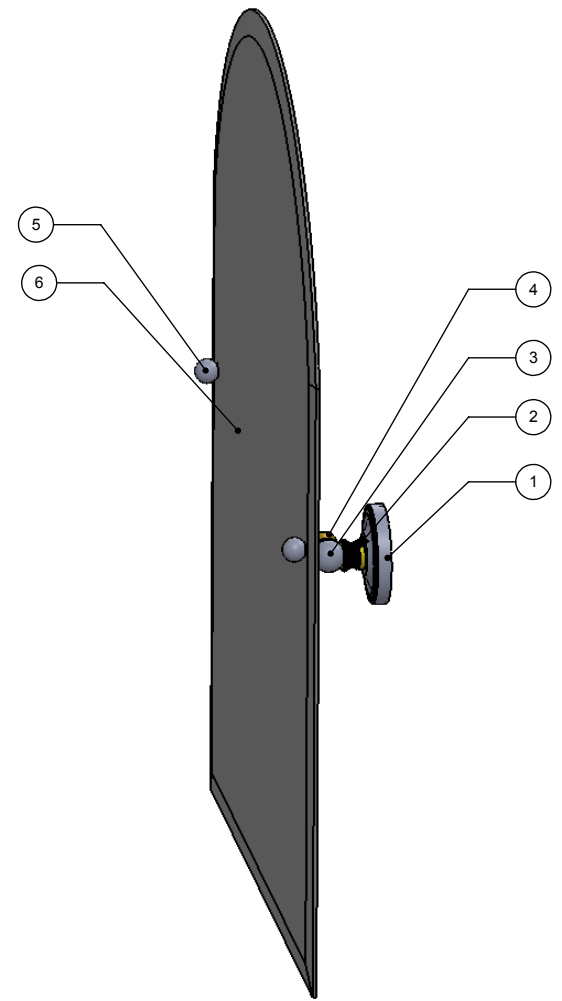

1	BPPR	BACKPLATE	2
2	NKSL-58	SUPPORT	2
3	BL2T-1	BALL SUPPORT	2
4	HBTT-78	TILT	2
5	BLDT1T-34	BALL	2
6	MRRT-94	MIRROR	1

UNLESS OTHERWISE STATED

.X	±.3mm
.XX	±.15mm
.XXX	±.008mm

COPYRIGHT © Allied Brass 2016

DRAWN	3/23/2016	I.M
CHECKED	3/23/2016	P.D
APPROVED	3/23/2016	R.A

MATERIAL:	BRASS
DESCRIPTION:	MIRROR

FINISH	TBD
QUANTITY	TBD
DRAWING No.	PR-94
REV	0
SCALE	1:6.5
SHEET: 01	A4