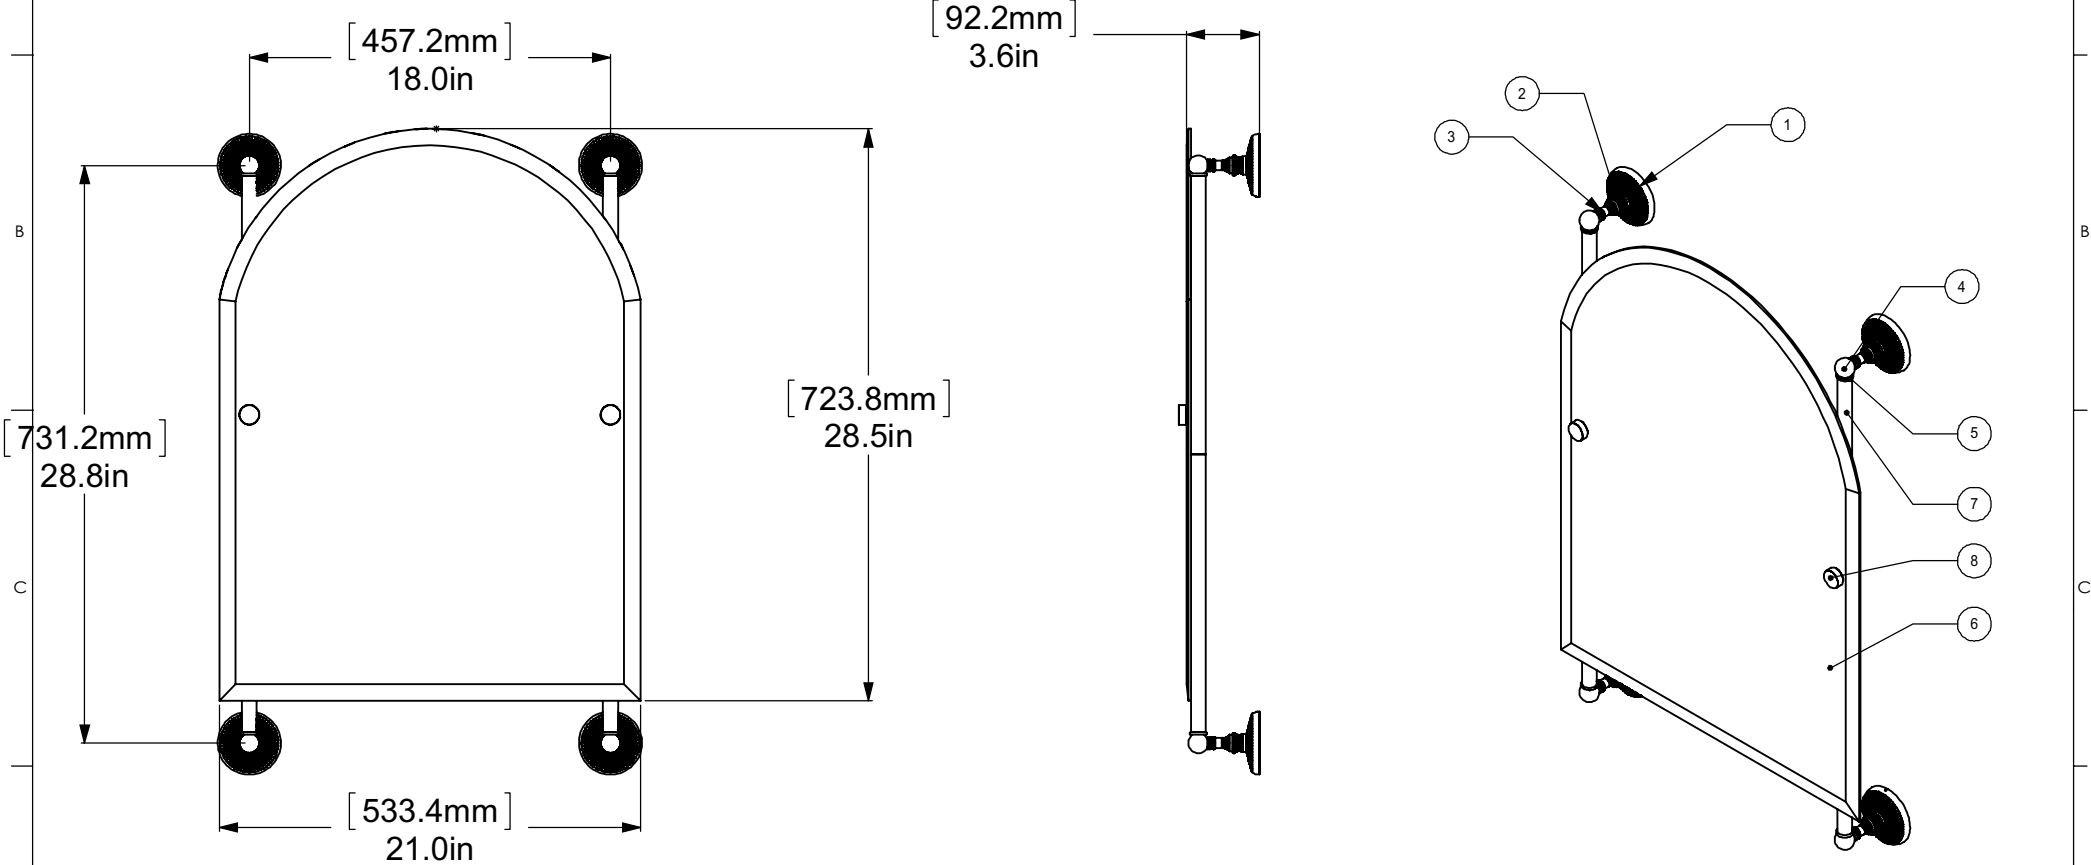

ITEM NO.	P/N	Description	QTY.
1	BPMC	BACKPLATE	4
2	NKSL-58	SUPPORT	4
3	NKSL-1.25	NECK	4
4	BL2T-1	HUB	4
5	CRRD-34	CHECK RING	4
6	MRAT-94	MIRROR	1
7	TU34-28	TUBE	2
8	CARD-1	LOCK	2

UNLESS OTHERWISE STATED	
.X	± .3mm
.XX	± .15mm
.XXX	± .008mm

COPYRIGHT © Allied Brass 2017

DRAWN	4/8/2017	I.M	MATERIAL:	BRASS	FINISH	TBD
CHECKED	4/8/2017	P.D	DESCRIPTION:		QUANTITY	TBD
APPROVED	4/8/2017	R.A	Monte Carlo Collection Arched Top Frameless Rail Mounted Mirror		DRAWING No.	REV
				SCALE	1:9	SHEET: 01
				DRAWING No.		MC-27-94
						0
				SHEET: 01		A4