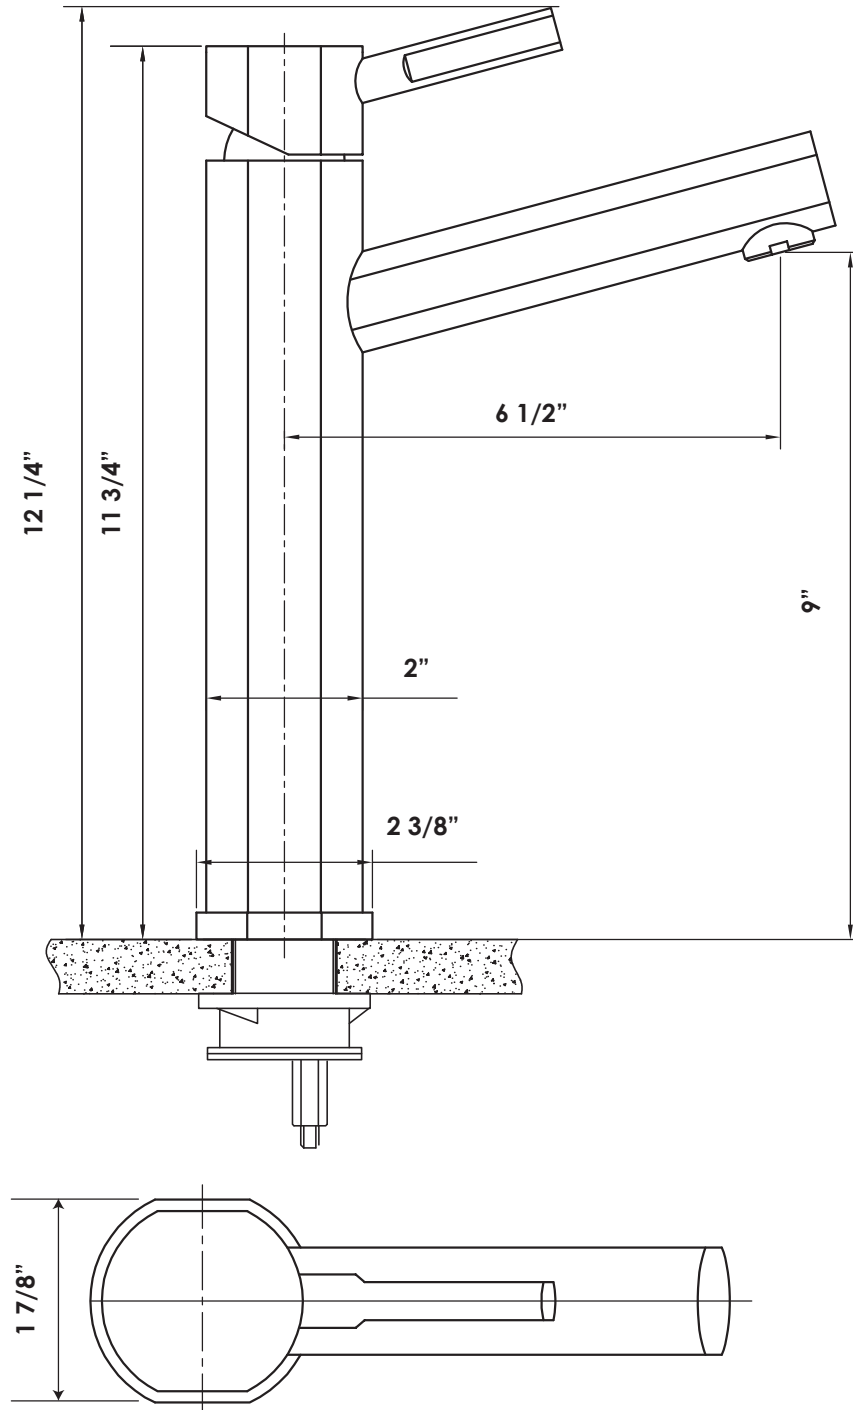

 Whitehaus®

WHS1206-SB

LIVE WITH STYLE!

 **kitchensource.com**
1.800.667.8721