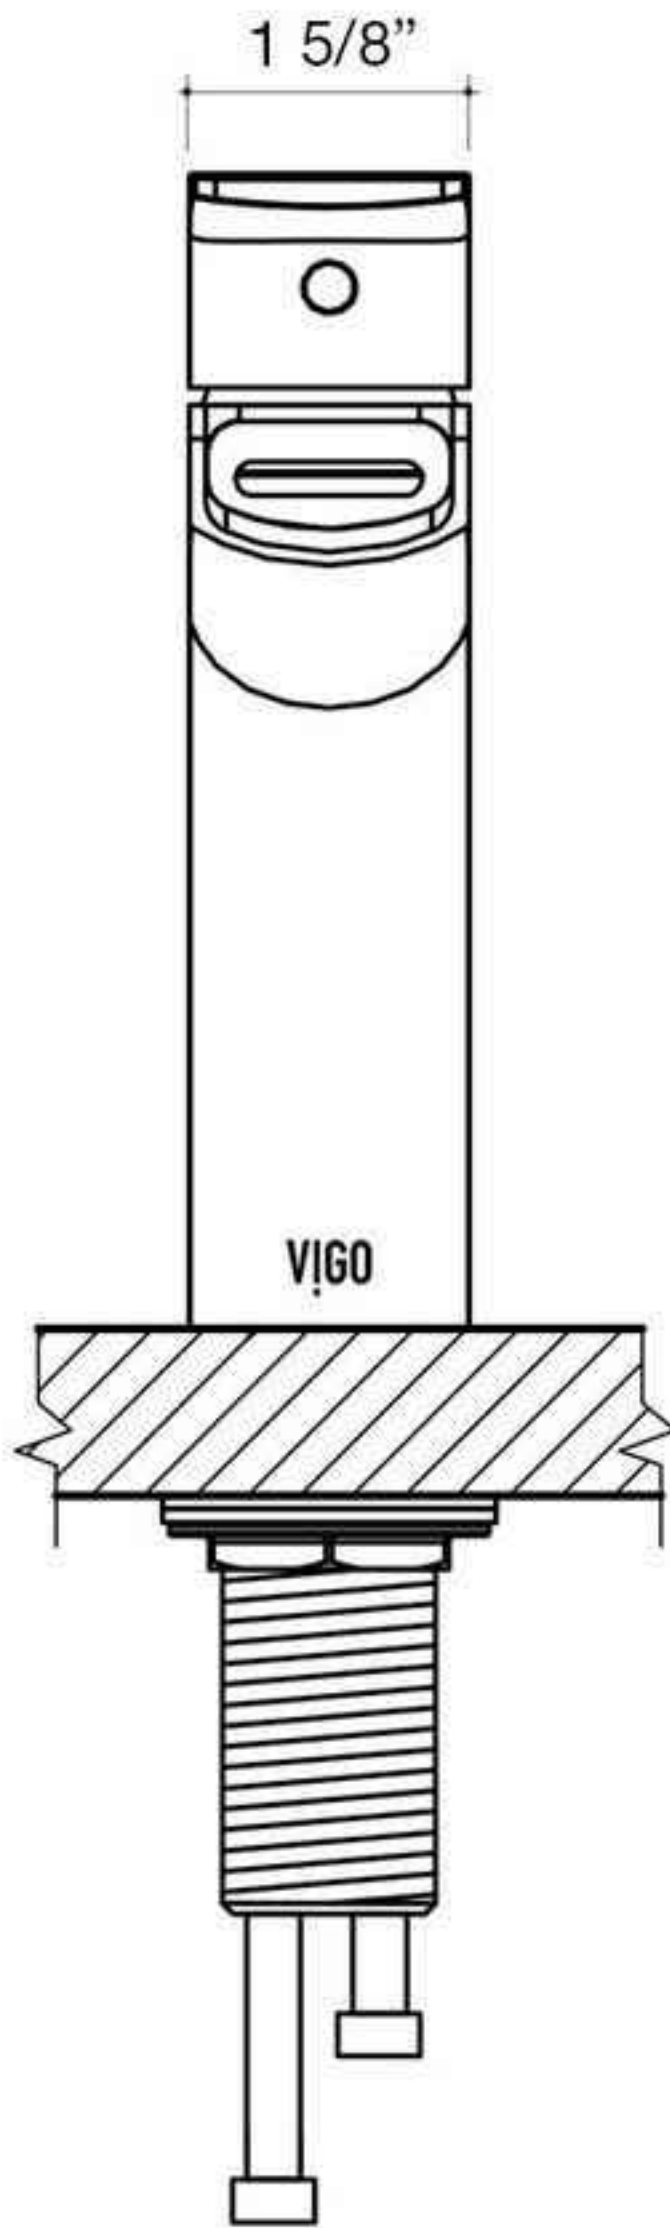

VIGO

VG01042 DIMENSIONS

FRONT VIEW

SIDE VIEW