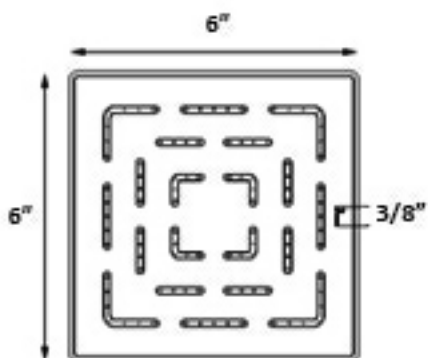

Dawn.

∴kitchensource.com

☎ 1.800.667.8721

Acadia

SRT010100 / SRT010400

HSS0920100-6 / HSS0920400-6

R41010100 / R41010400

HF0400160
HF0400460