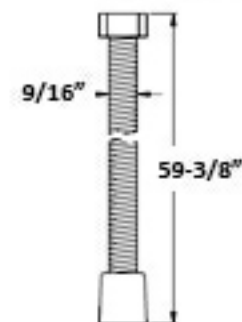

Dawn.

∴kitchensource.com

☎ 1.800.667.8721

Acadia

SRT010100 / SRT010400

HSS0920100-6 / HSS0920400-6

R41010100 / R41010400

HF0400160
HF0400460