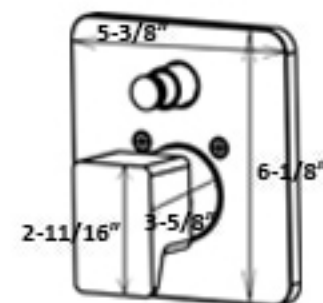

Dawn.

∴kitchensource.com

☎ 1.800.667.8721

Acadia

SRT010100 / SRT010400

HSS0920100-6 / HSS0920400-6

R41010100 / R41010400

HF0400160
HF0400460

D1267300

D0040701C
D0040701BN

WCA050100
WCA050400