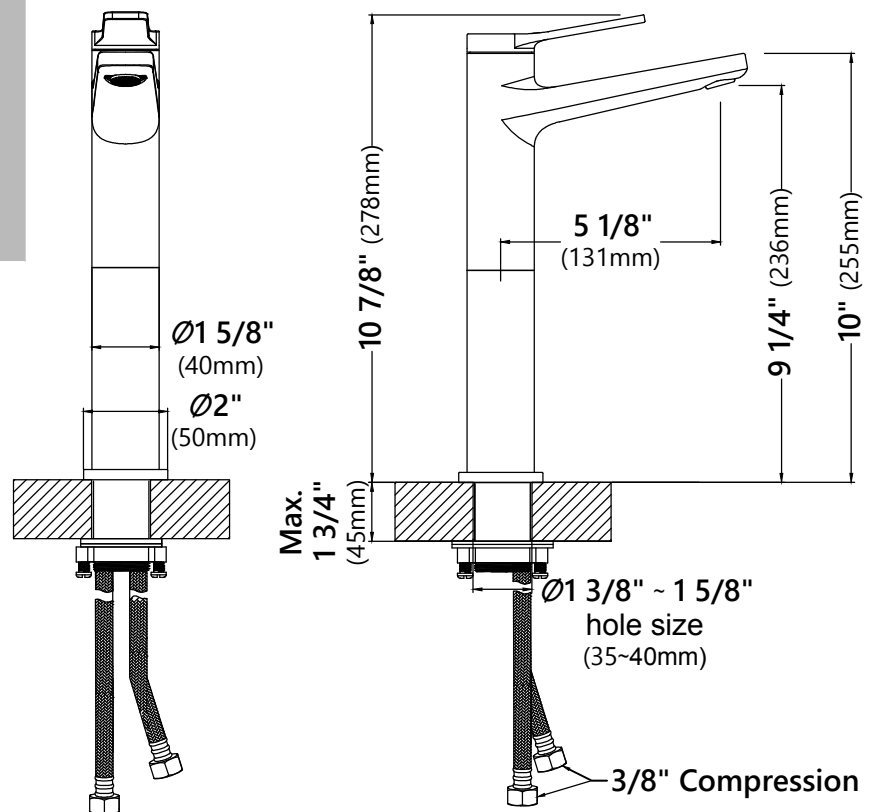

KVF-1400

Single Lever Vessel Bathroom Faucet

Faucet Dimensions

Overall Height: 10 7/8"

Overall Width: 2"

Spout Height: 9 1/4"

Spout Reach: 5 1/8"

Features

- Vessel Faucet
- Brass Body
- Lead Free Brass Waterway
- Flow Rate 1.2gpm (4.5L/min) @ 60 psi
- 25mm Ceramic Cartridge
- 22 5/8" Integrated Nylon Waterlines
- Dome Shaped Screen Washer
- Adjustable Soft Touch Silicone Aerator
- Connections 3/8"
- Max Deck Thickness: 1 1/2"
- TPI of Aerator - M24*1

Accessories Included

- Hex Wrench

Available Finishes

- Brushed Gold
- Chrome
- Matte Black
- Spot Free Stainless Steel

CODES/STANDARDS:

Product Certification

cUPC (ASME A112.18.1/CSA B125.1)

NSF/ANSI Standard 61 and 372 certified by IAPMO

AB1953, MASS, DOE, CEC, ADA

Warranty

Kraus Limited Lifetime Warranty