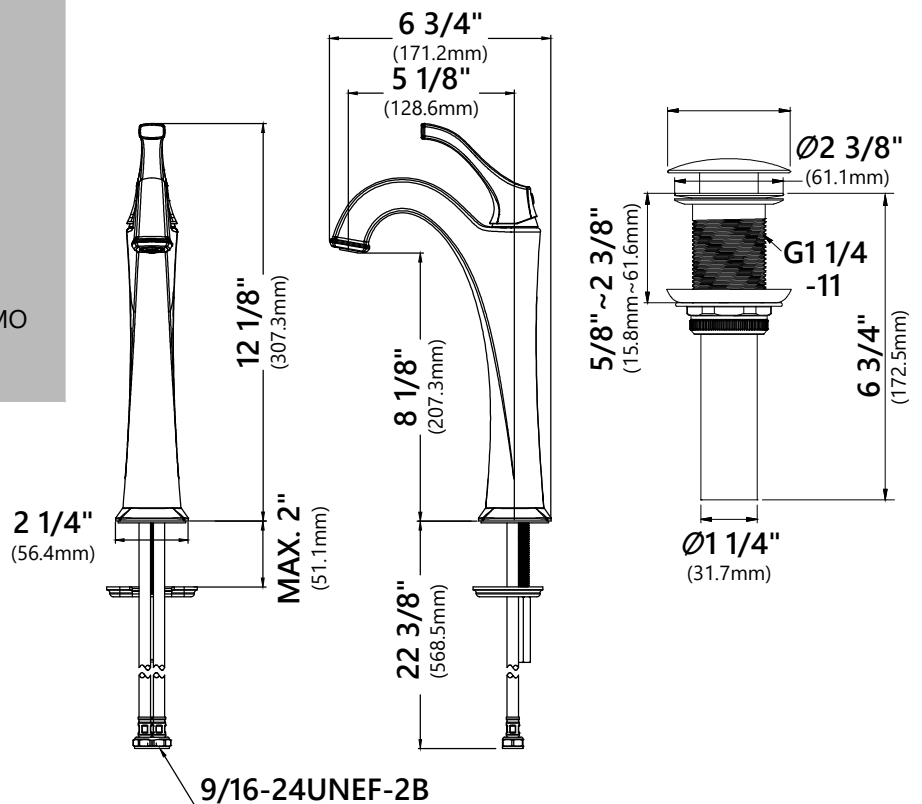

KVF-1200

Single Lever Vessel Bathroom Faucet

Faucet Dimensions

Overall Height: 12 1/8"

Overall Width: 2 1/4"

Spout Height: 8 1/8"

Spout Reach: 5 1/8"

Features

- Brass Body
- Lead Free Brass Waterway
- Flow Rate 1.2gpm (4.5L/min) @ 60 psi
- 25mm Ceramic Cartridge
- 29.5" Flexible Nylon Integrated Waterlines
- TPI of aerator in the Spout - M18.5*1
- Soft-touch Silicone Aerator
- Dome Shaped Screen Washer
- Ø1 1/4" Shank

Accessories Included

- Pop-Up Drain
- Hex Wrench
- Aerator Key

Available Finishes

- Chrome
- Matte Black
- Spot Free Brushed Nickel
- Oil Rubbed Bronze

CODES/STANDARDS:

Product Certification

cUPC (ASME A112.18.1/CSA B125.1)

NSF/ANSI Standard 61 and 372 certified by IAPMO
AB1953, MASS, DOE, CEC, ADA

Warranty

Kraus Limited Lifetime Warranty