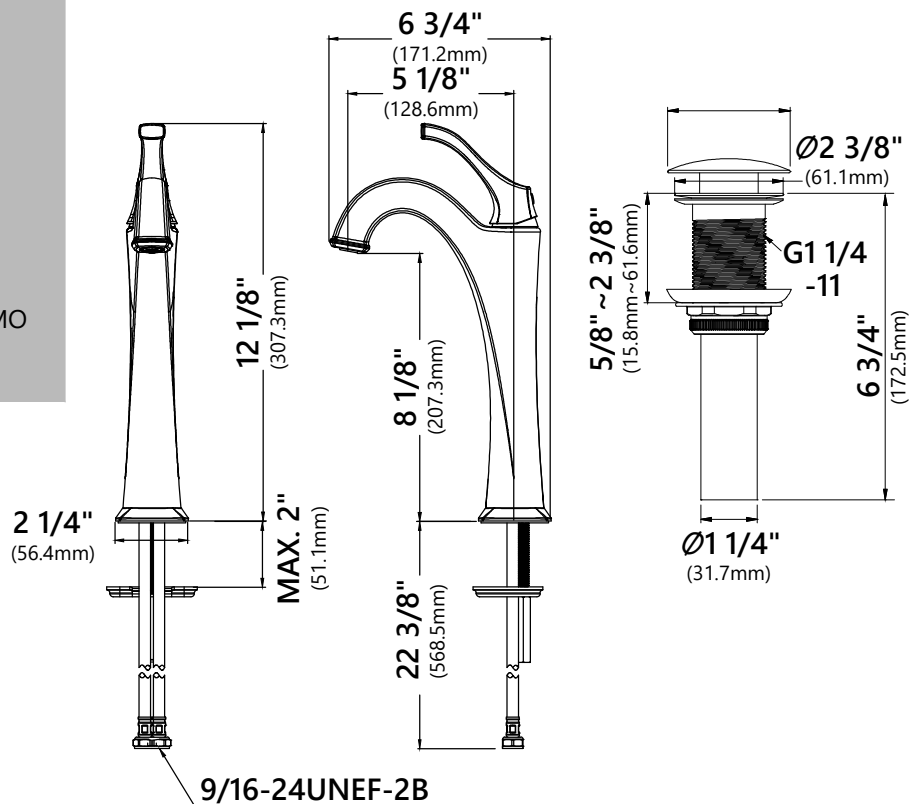

KVF-1200

Single Lever Vessel Bathroom Faucet

Faucet Dimensions

Overall Height: 12 1/8"

Overall Width: 2 1/4"

Spout Height: 8 1/8"

Spout Reach: 5 1/8"

Features

- Brass Body
- Lead Free Brass Waterway
- Flow Rate 1.2gpm (4.5L/min) @ 60 psi
- 25mm Ceramic Cartridge
- 29.5" Flexible Nylon Integrated Waterlines
- TPI of aerator in the Spout - M18.5*1
- Soft-touch Silicone Aerator
- Dome Shaped Screen Washer
- Ø1 1/4" Shank

Accessories Included

- Pop-Up Drain
- Hex Wrench
- Aerator Key

Available Finishes

- Chrome
- Matte Black
- Spot Free Brushed Nickel
- Oil Rubbed Bronze

CODES/STANDARDS:

Product Certification

cUPC (ASME A112.18.1/CSA B125.1)

NSF/ANSI Standard 61 and 372 certified by IAPMO

AB1953, MASS, DOE, CEC, ADA

Warranty

Kraus Limited Lifetime Warranty