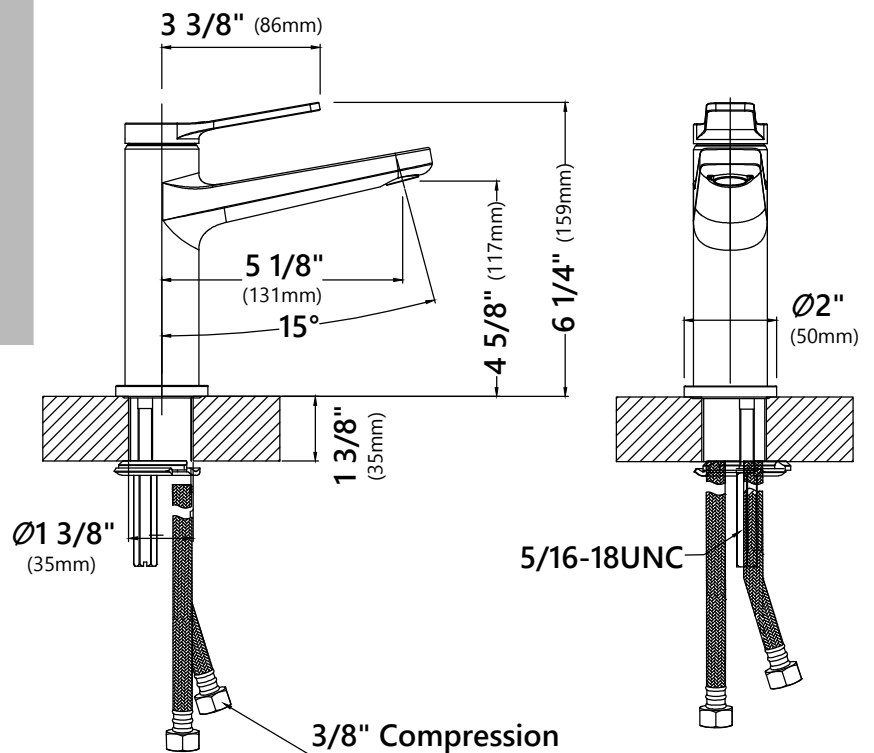

KBF-1401

Single Lever Basin Bathroom Faucet

Faucet Dimensions

Overall Height: 6 1/4"
 Overall Width: 2"
 Spout Height: 4 5/8"
 Spout Reach: 5 1/8"

Features

- Basin Faucet
- Brass Body
- Lead Free Brass Waterway
- Flow Rate 1.2gpm (4.5L/min) @ 60 psi
- 25mm Ceramic Cartridge
- 23 5/8" Integrated Nylon Waterlines
- Adjustable Soft Touch Silicone Aerator
- Dome Shaped Screen Washer
- Connections 3/8"
- Max Deck Thickness: 1 1/2"
- TPI of Aerator - M24*1

Accessories Included

- Spanner Wrench
- Hex Wrench

Available Finishes

- Chrome
- Brushed Gold
- Matte Black
- Spot Free Stainless Steel
- Spot Free Stainless Steel/Matte Black

CODES/STANDARDS:

Product Certification
 cUPC (ASME A112.18.1/CSA B125.1)
 NSF/ANSI Standard 61 and 372 certified by IAPMO
 AB1953, EPA, MASS, DOE, CEC, ADA