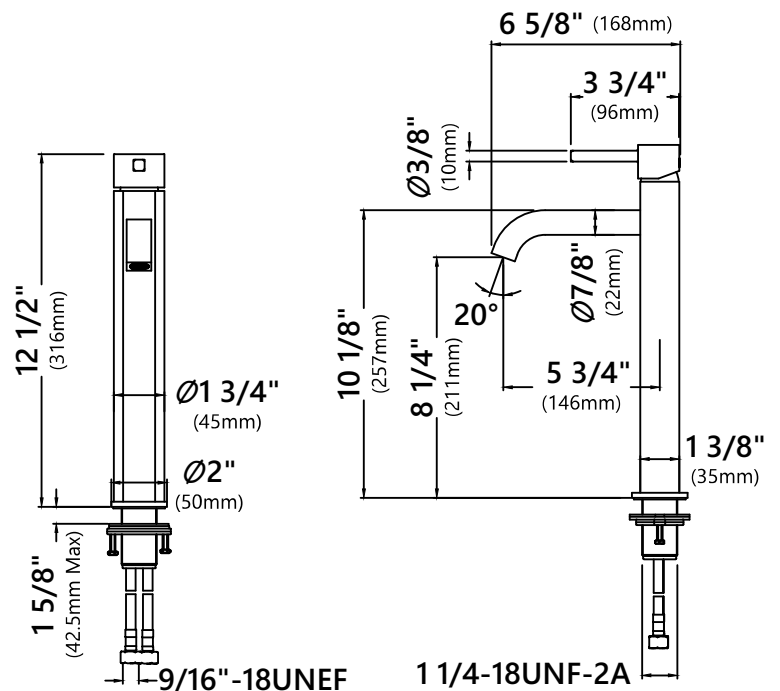

FVS-1007

Single Lever Vessel Bathroom Faucet

Faucet Dimensions

Overall Height: 12 1/2"
Overall Width: 2"
Spout Height: 8 1/4"
Spout Reach: 5 3/4"

Features

- Vessel Faucet
- Brass Body
- Lead Free Brass Waterway
- 25mm Ceramic Cartridge
- Single Hole Installation
- 29 1/4" Nylon Waterlines
- Honeycomb Aerator
- Flow Rate 1.2gpm (4.5L/min) @ 60 psi
- Max Deck Thickness: 1 3/4"
- TPI of Aerator - M16.5*1

Accessories Included

- Hex Wrench
- Aerator Key

Optional Accessories

- Pop Ups PU-10, PU-12, PU-15

Available Finishes

- Chrome
- Satin Nickel
- Oil Rubbed Bronze
- Matte Black
- Spot Free Stainless Steel

CODES/STANDARDS:

Product Certification

cUPC (ASME A112.18.1/CSA B125.1)
NSF/ANSI Standard 61 and 372 certified by IAPMO
AB1953, EPA, CAL GREEN, MASS, FTC, DOE, CEC, ADA

Warranty

Kraus Limited Lifetime Warranty