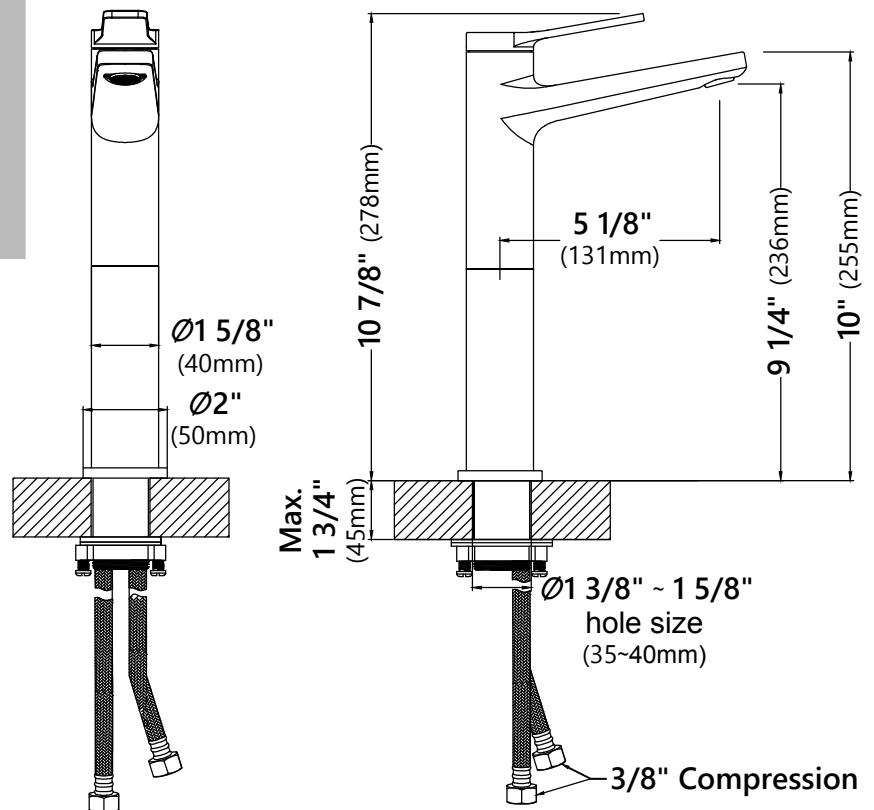

KVF-1400

Single Lever Vessel Bathroom Faucet

Faucet Dimensions

Overall Height: 10 7/8"

Overall Width: 2"

Spout Height: 9 1/4"

Spout Reach: 5 1/8"

Features

- Vessel Faucet
- Brass Body
- Lead Free Brass Waterway
- Flow Rate 1.2gpm (4.5L/min) @ 60 psi
- 25mm Ceramic Cartridge
- 22 5/8" Integrated Nylon Waterlines
- Dome Shaped Screen Washer
- Adjustable Soft Touch Silicone Aerator
- Connections 3/8"
- Max Deck Thickness: 1 1/2"
- TPI of Aerator - M24*1

Accessories Included

- Hex Wrench

Available Finishes

- Brushed Gold
- Chrome
- Matte Black
- Spot Free Stainless Steel

CODES/STANDARDS:

Product Certification

cUPC (ASME A112.18.1/CSA B125.1)

NSF/ANSI Standard 61 and 372 certified by IAPMO

AB1953, MASS, DOE, CEC, ADA

Warranty

Kraus Limited Lifetime Warranty