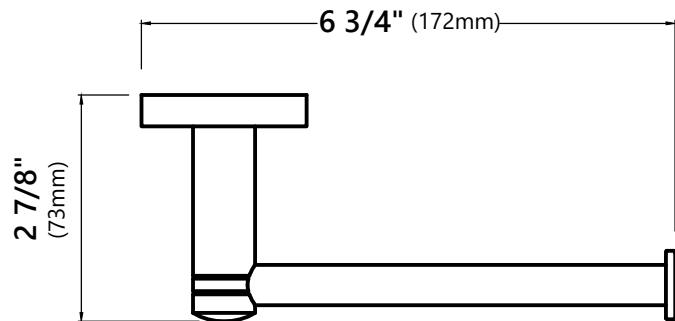

Warranty

Kraus 1 Year Limited Warranty