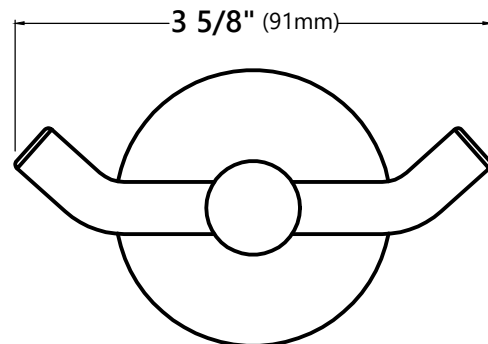

Warranty

Kraus 1 Year Limited Warranty