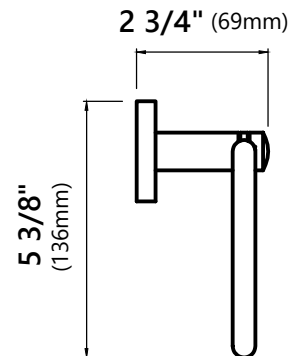

Warranty

Kraus 1 Year Limited Warranty