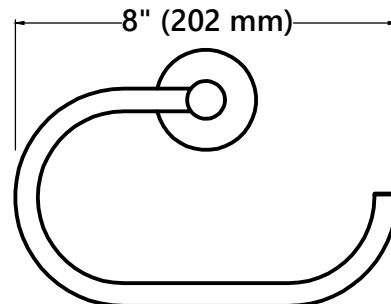

Warranty

Kraus 1 Year Limited Warranty