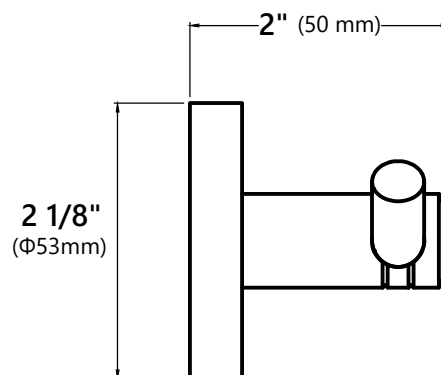

Warranty

Kraus 1 Year Limited Warranty