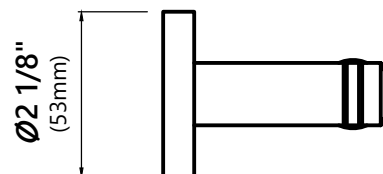

Warranty

Kraus 1 Year Limited Warranty