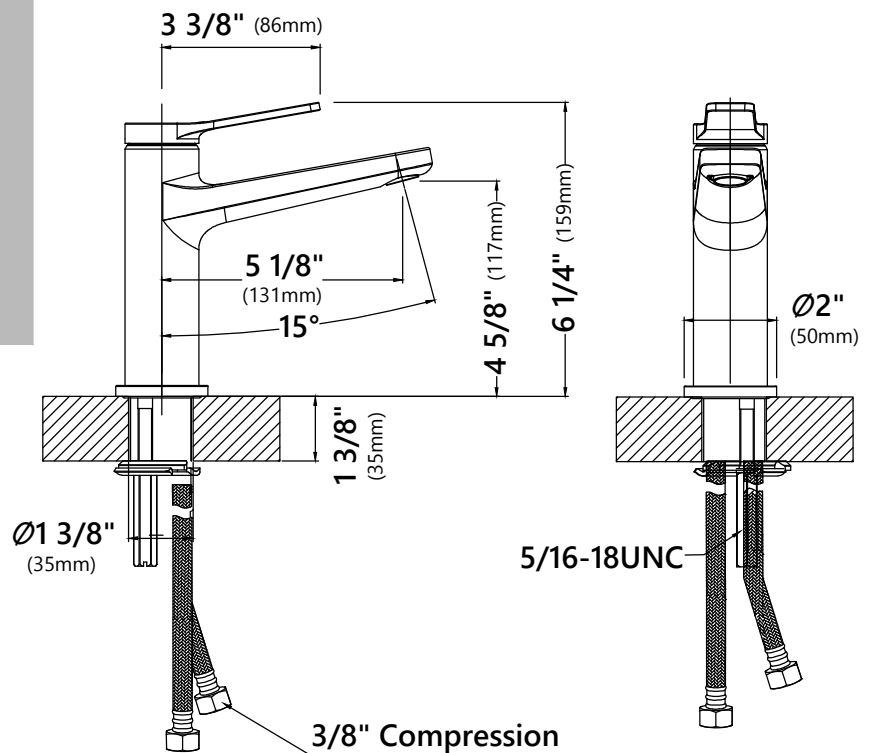

KBF-1401

Single Lever Basin Bathroom Faucet

Faucet Dimensions

- Overall Height: 6 1/4"
- Overall Width: 2"
- Spout Height: 4 5/8"
- Spout Reach: 5 1/8"

Features

- Basin Faucet
- Brass Body
- Lead Free Brass Waterway
- Flow Rate 1.2gpm (4.5L/min) @ 60 psi
- 25mm Ceramic Cartridge
- 23 5/8" Integrated Nylon Waterlines
- Adjustable Soft Touch Silicone Aerator
- Dome Shaped Screen Washer
- Connections 3/8"
- Max Deck Thickness: 1 1/2"
- TPI of Aerator - M24*1

Accessories Included

- Spanner Wrench
- Hex Wrench

Available Finishes

- Chrome
- Brushed Gold
- Matte Black
- Spot Free Stainless Steel
- Spot Free Stainless Steel/Matte Black

CODES/STANDARDS:

Product Certification
 cUPC (ASME A112.18.1/CSA B125.1)
 NSF/ANSI Standard 61 and 372 certified by IAPMO
 AB1953, EPA, MASS, DOE, CEC, ADA