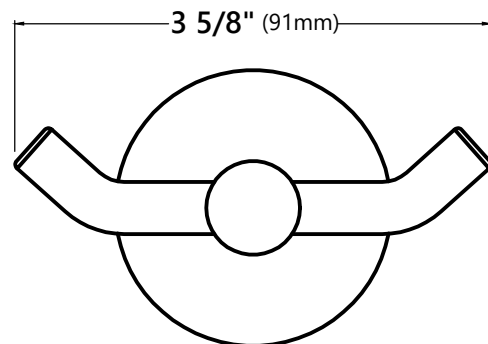

Warranty

Kraus 1 Year Limited Warranty