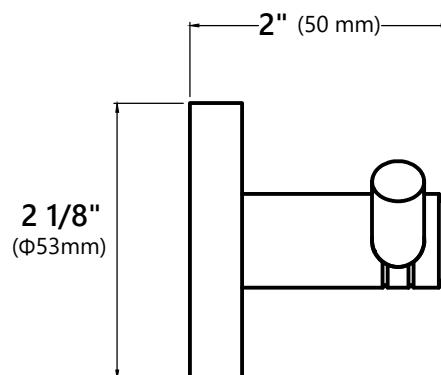

Warranty

Kraus 1 Year Limited Warranty