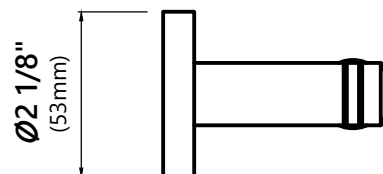

Warranty

Kraus 1 Year Limited Warranty