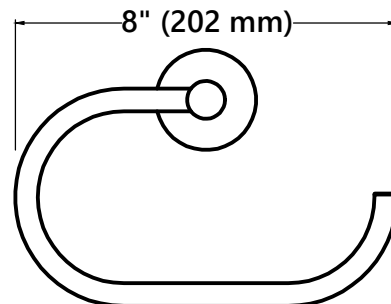

Warranty

Kraus 1 Year Limited Warranty