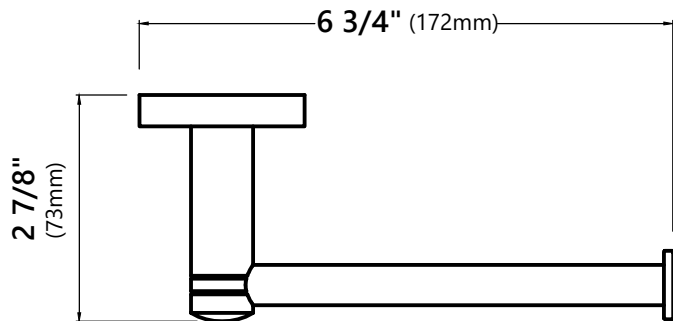

Warranty

Kraus 1 Year Limited Warranty