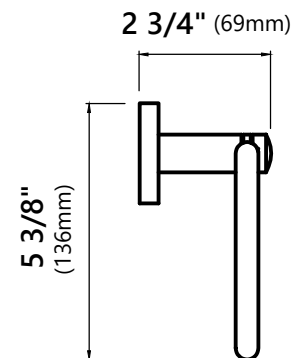

Warranty

Kraus 1 Year Limited Warranty