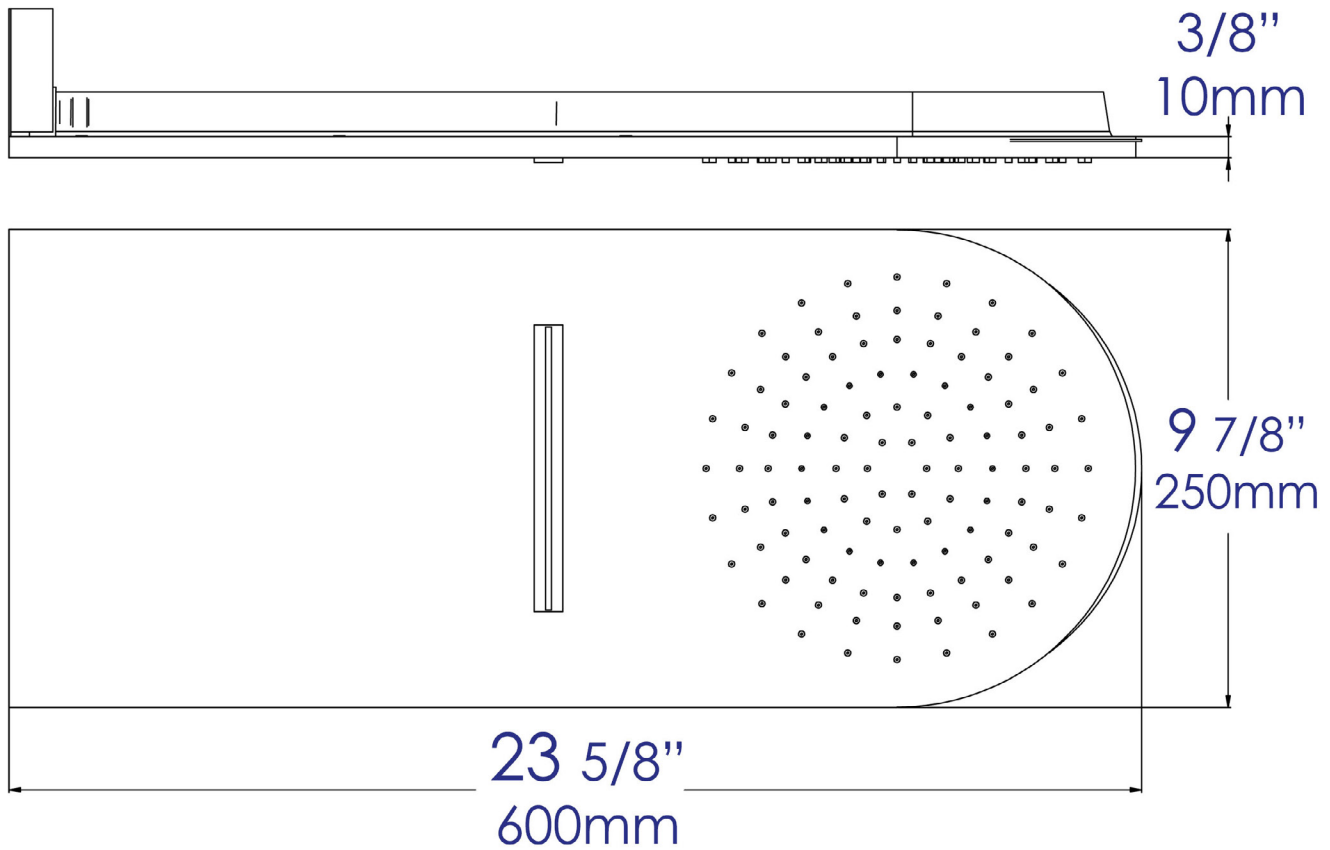

RAIN10RW

10" Wall-Mounted Square Waterfall Rain Shower Head

kitchensource.com
1.800.667.8721