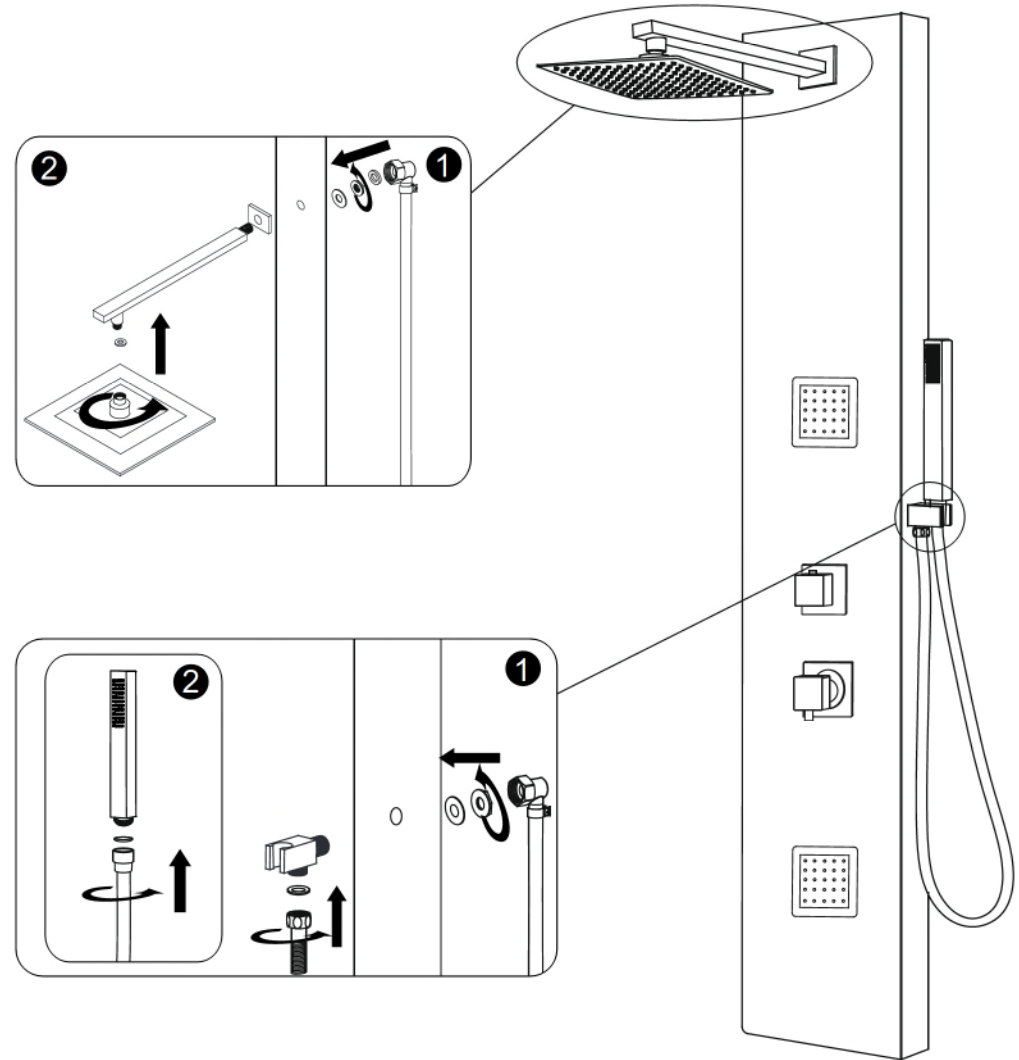

# Installation Instructions ABSP60W shower panel

## III. HAND SHOWER INSTALLATION

## I. Function

1. Shower Head
2. Body jets
3. Diverter
4. Mixer
5. Hand shower

## II. Installation

Note! Before drilling any holes for fixing your shower panel ensure that there are no hidden cables or pipework within the wall