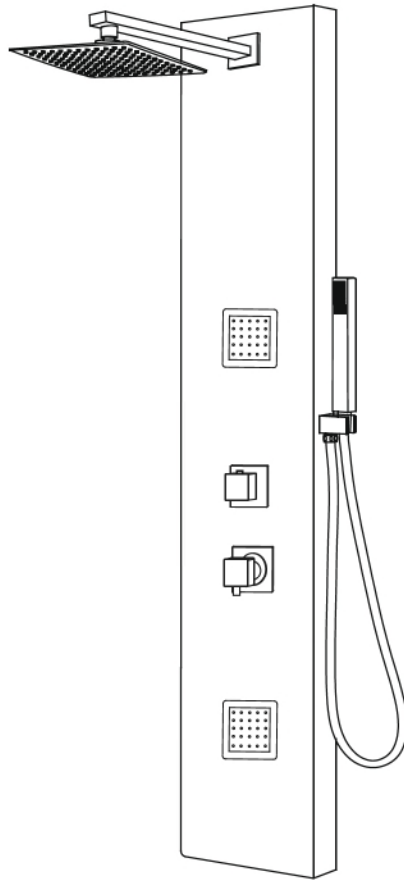

# Installation Instructions ABSP60W shower panel

## III. HAND SHOWER INSTALLATION

## I. Function

1. Shower Head
2. Body jets
3. Diverter
4. Mixer
5. Hand shower

## II. Installation

Note! Before drilling any holes for fixing your shower panel ensure that there are no hidden cables or pipework within the wall