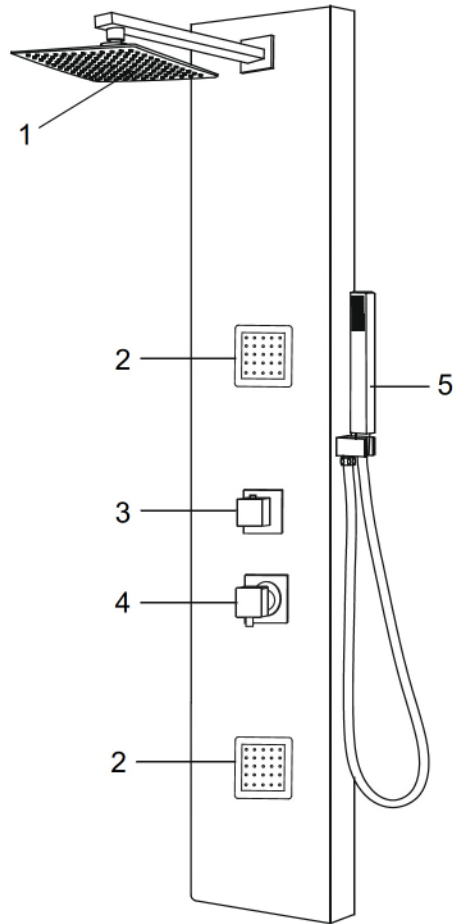

# Installation Instructions ABSP60W shower panel

## I. Function

1. Shower Head
2. Body jets
3. Diverter
4. Mixer
5. Hand shower

## II. Installation

Note! Before drilling any holes for fixing your shower panel ensure that there are no hidden cables or pipework within the wall