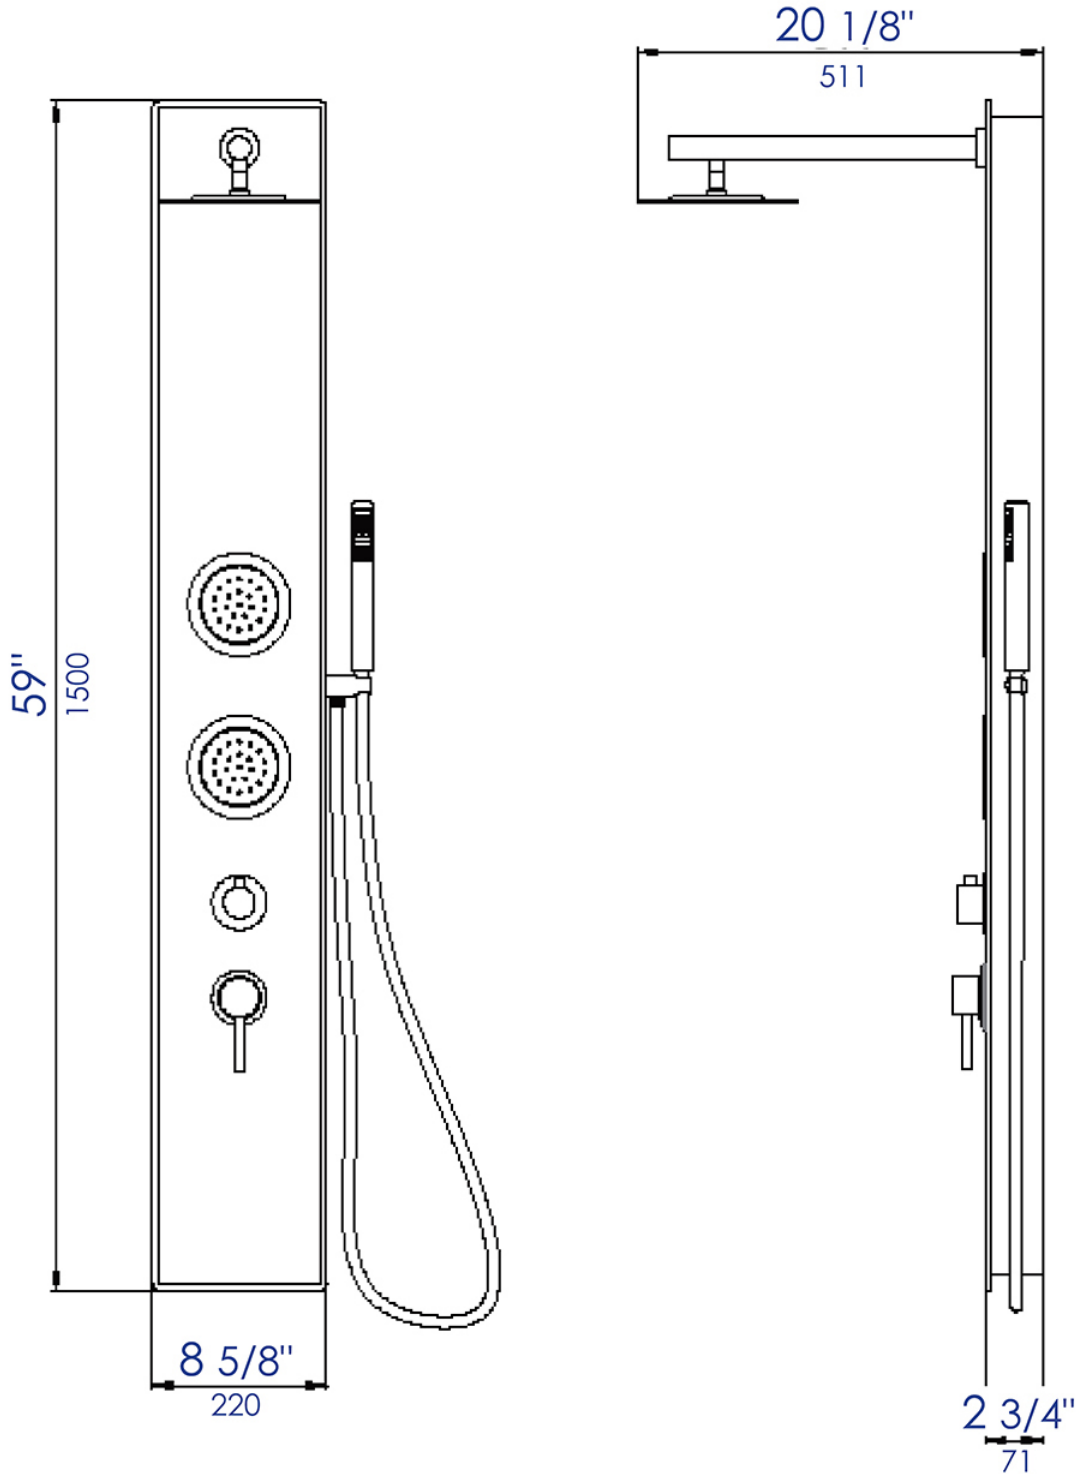

ABS P50W

White Glass Shower Panel with 2 Body Sprays and Rain Shower Head

●●kitchensource.com
☎ 1.800.667.8721