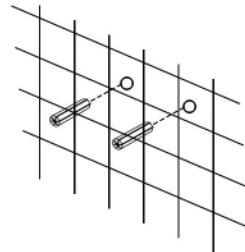

∴kitchensource.com
☎ 1.800.667.8721

Installation Instructions ABSP40 shower panel

III. HAND SHOWER INSTALLATION

I. Function

1. Waterfall
2. Shower Head
3. Body jets
4. Diverter
5. Mixer
6. Hand shower

II. Installation

Note! Before drilling any holes for fixing your shower panel ensure that there are no hidden cables or pipework within the wall

A . Drill the holes on the wall

B . insert the wall plugs inside the holes