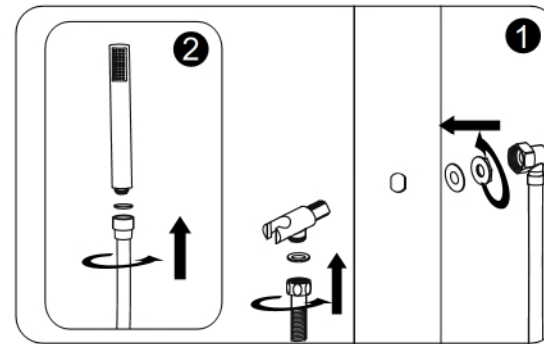

∴kitchensource.com
☎ 1.800.667.8721

Installation Instructions ABSP40 shower panel

III. HAND SHOWER INSTALLATION

I. Function

1. Waterfall
2. Shower Head
3. Body jets
4. Diverter
5. Mixer
6. Hand shower

II. Installation

Note! Before drilling any holes for fixing your shower panel ensure that there are no hidden cables or pipework within the wall

A . Drill the holes on the wall

B . insert the wall plugs inside the holes