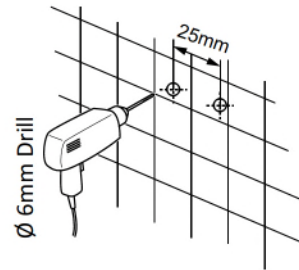

∴kitchensource.com
☎ 1.800.667.8721

Installation Instructions ABSP40 shower panel

III. HAND SHOWER INSTALLATION

I. Function

1. Waterfall
2. Shower Head
3. Body jets
4. Diverter
5. Mixer
6. Hand shower

II. Installation

Note! Before drilling any holes for fixing your shower panel ensure that there are no hidden cables or pipework within the wall

A . Drill the holes on the wall

B . insert the wall plugs inside the holes