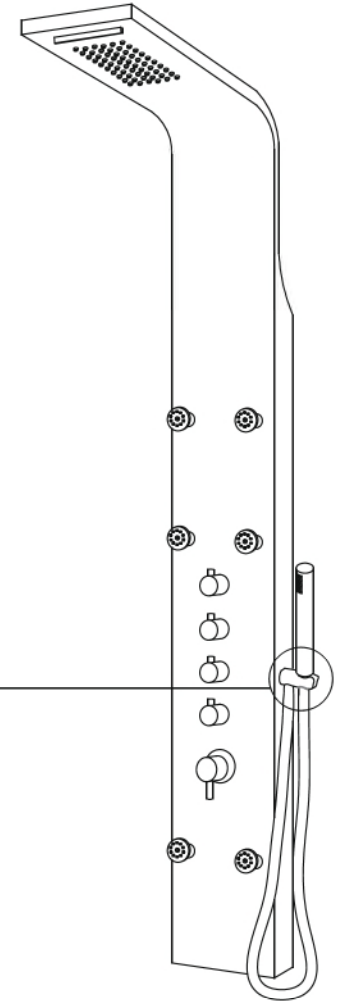

∴kitchensource.com
☎ 1.800.667.8721

Installation Instructions ABSP40 shower panel

III. HAND SHOWER INSTALLATION

I. Function

1. Waterfall
2. Shower Head
3. Body jets
4. Diverter
5. Mixer
6. Hand shower

II. Installation

Note! Before drilling any holes for fixing your shower panel ensure that there are no hidden cables or pipework within the wall

A . Drill the holes on the wall

B . insert the wall plugs inside the holes