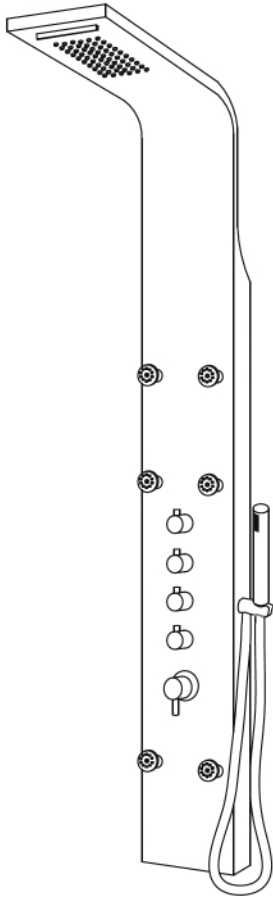

∴kitchensource.com
☎ 1.800.667.8721

Installation Instructions ABSP40 shower panel

III. HAND SHOWER INSTALLATION

I. Function

1. Waterfall
2. Shower Head
3. Body jets
4. Diverter
5. Mixer
6. Hand shower

II. Installation

Note! Before drilling any holes for fixing your shower panel ensure that there are no hidden cables or pipework within the wall

A . Drill the holes on the wall

B . insert the wall plugs inside the holes