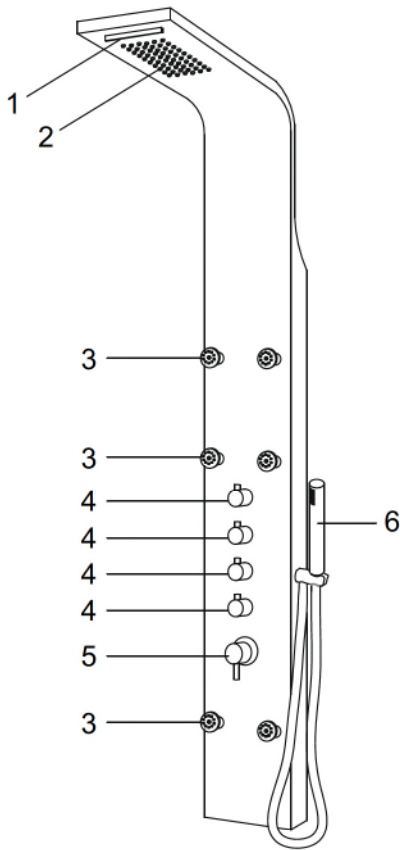

∴kitchensource.com
☎ 1.800.667.8721

Installation Instructions ABSP40 shower panel

III. HAND SHOWER INSTALLATION

I. Function

1. Waterfall
2. Shower Head
3. Body jets
4. Diverter
5. Mixer
6. Hand shower

II. Installation

Note! Before drilling any holes for fixing your shower panel ensure that there are no hidden cables or pipework within the wall

A . Drill the holes on the wall

B . insert the wall plugs inside the holes