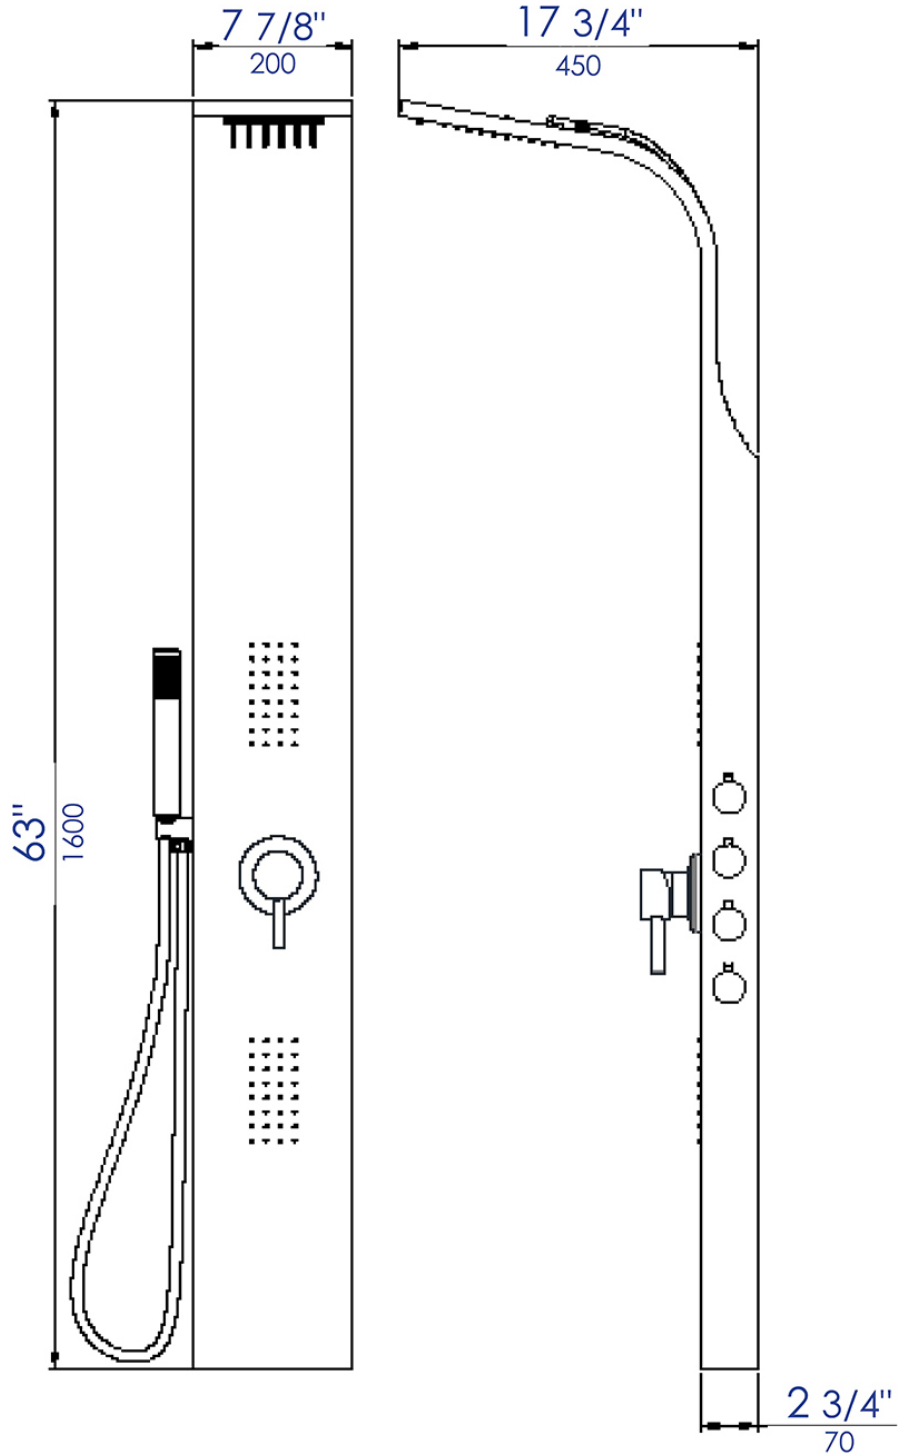

ABSP30

Modern Stainless Steel Shower Panel with 2 Body Sprays

●●kitchensource.com
☎ 1.800.667.8721