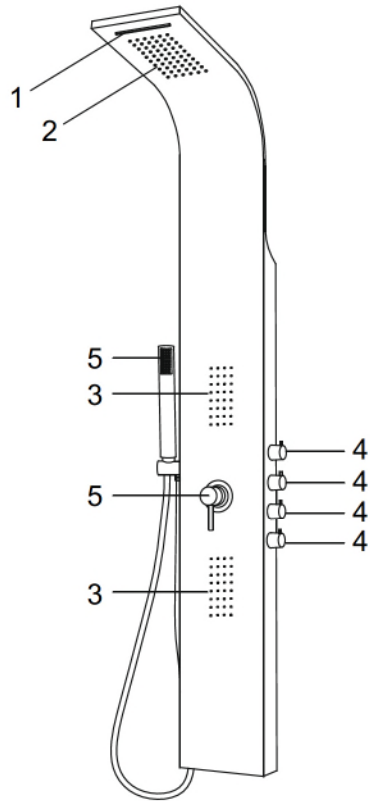

## Installation Instructions ABSP30 shower panel

### III. HAND SHOWER INSTALLATION

## I. Function

1. Waterfall
2. Shower Head
3. Body jets
4. Diverter
5. Mixer
6. Hand shower

## II. Installation

Note! Before drilling any holes for fixing your shower panel ensure that there are no hidden cables or pipework within the wall