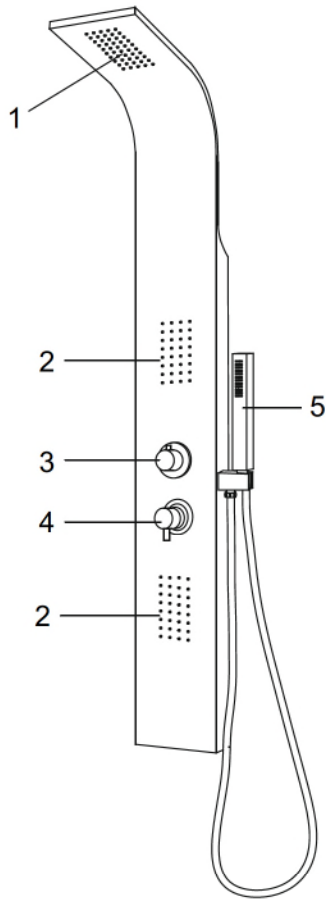

Installation Instructions ABSP20 shower panel

III. HAND SHOWER INSTALLATION

I . Function

1. Shower Head
2. Body jets
3. Diverter
4. Mixer
5. Hand shower

II . Installation

Note! Before drilling any holes for fixing your shower panel ensure that there are no hidden cables or pipework within the wall

A . Drill the holes on the wall

B . insert the wall plugs inside the holes

C . Tighten the screws to the wall with wall mounting brackets

Wall-mounting