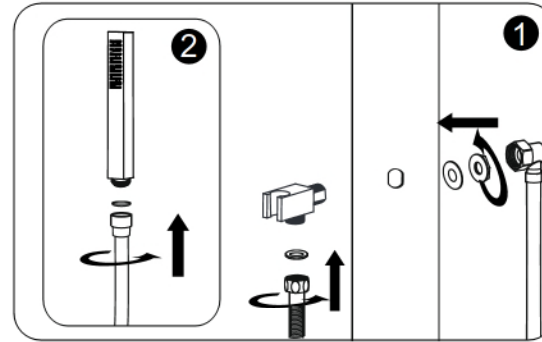

Installation Instructions ABSP20 shower panel

III. HAND SHOWER INSTALLATION

I . Function

1. Shower Head
2. Body jets
3. Diverter
4. Mixer
5. Hand shower

II . Installation

Note! Before drilling any holes for fixing your shower panel ensure that there are no hidden cables or pipework within the wall

A . Drill the holes on the wall

B . insert the wall plugs inside the holes

C . Tighten the screws to the wall with wall mounting brackets

Wall-mounting