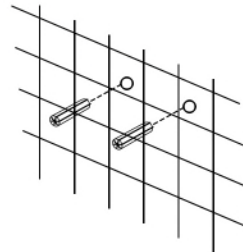

Installation Instructions ABSP20 shower panel

III. HAND SHOWER INSTALLATION

I . Function

1. Shower Head
2. Body jets
3. Diverter
4. Mixer
5. Hand shower

II . Installation

Note! Before drilling any holes for fixing your shower panel ensure that there are no hidden cables or pipework within the wall

A . Drill the holes on the wall

B . insert the wall plugs inside the holes

C . Tighten the screws to the wall with wall mounting brackets

Wall-mounting