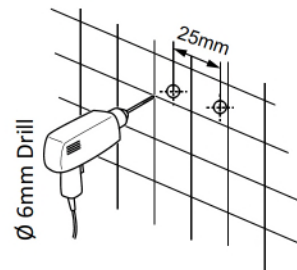

Installation Instructions ABSP20 shower panel

III. HAND SHOWER INSTALLATION

I . Function

1. Shower Head
2. Body jets
3. Diverter
4. Mixer
5. Hand shower

II . Installation

Note! Before drilling any holes for fixing your shower panel ensure that there are no hidden cables or pipework within the wall

A . Drill the holes on the wall

B . insert the wall plugs inside the holes

C . Tighten the screws to the wall with wall mounting brackets

Wall-mounting