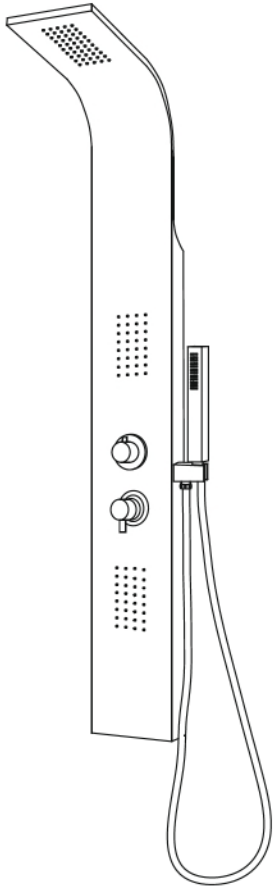

Installation Instructions ABSP20 shower panel

III. HAND SHOWER INSTALLATION

I . Function

1. Shower Head
2. Body jets
3. Diverter
4. Mixer
5. Hand shower

II . Installation

Note! Before drilling any holes for fixing your shower panel ensure that there are no hidden cables or pipework within the wall

A . Drill the holes on the wall

B . insert the wall plugs inside the holes

C . Tighten the screws to the wall with wall mounting brackets

Wall-mounting