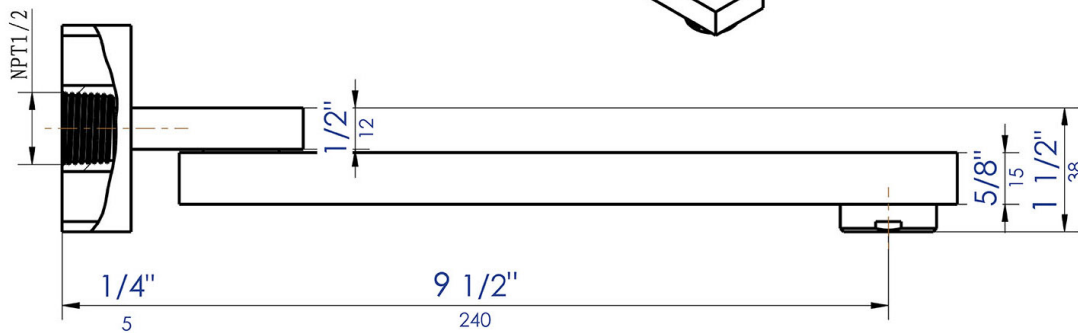

# AB7701

Square Foldable Tub Spout

**●●●kitchensource.com**  
☎ 1.800.667.8721