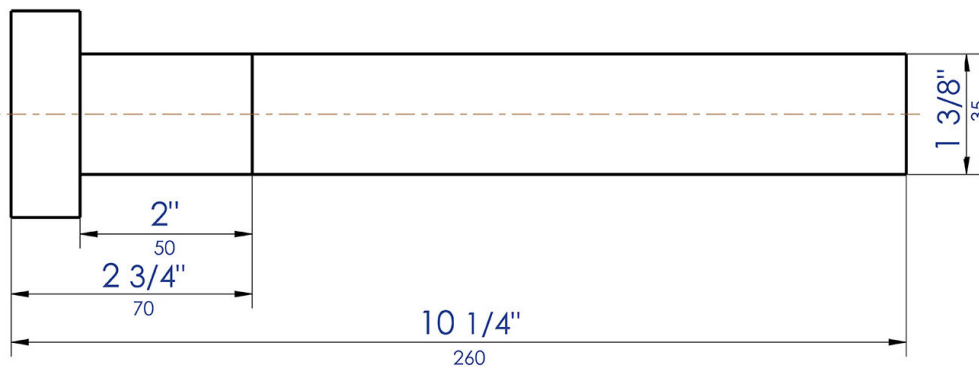

# AB7701

Square Foldable Tub Spout

**●●●kitchensource.com**  
☎ 1.800.667.8721