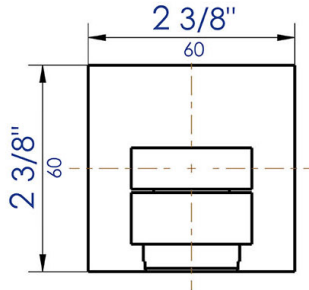

# AB7701

Square Foldable Tub Spout

**●●●kitchensource.com**  
☎ 1.800.667.8721