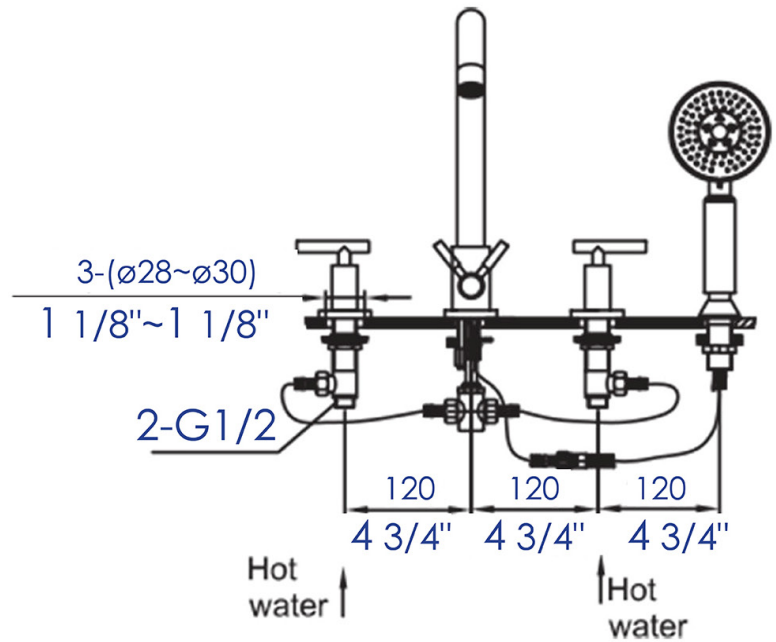

AB2503

Deck Mounted Tub Filler with Hand Held Showerhead

∴kitchensource.com
1.800.667.8721