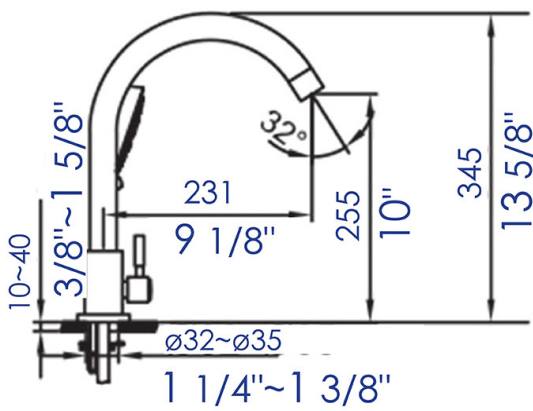

AB2503

Deck Mounted Tub Filler with Hand Held Showerhead

∴kitchensource.com
1.800.667.8721