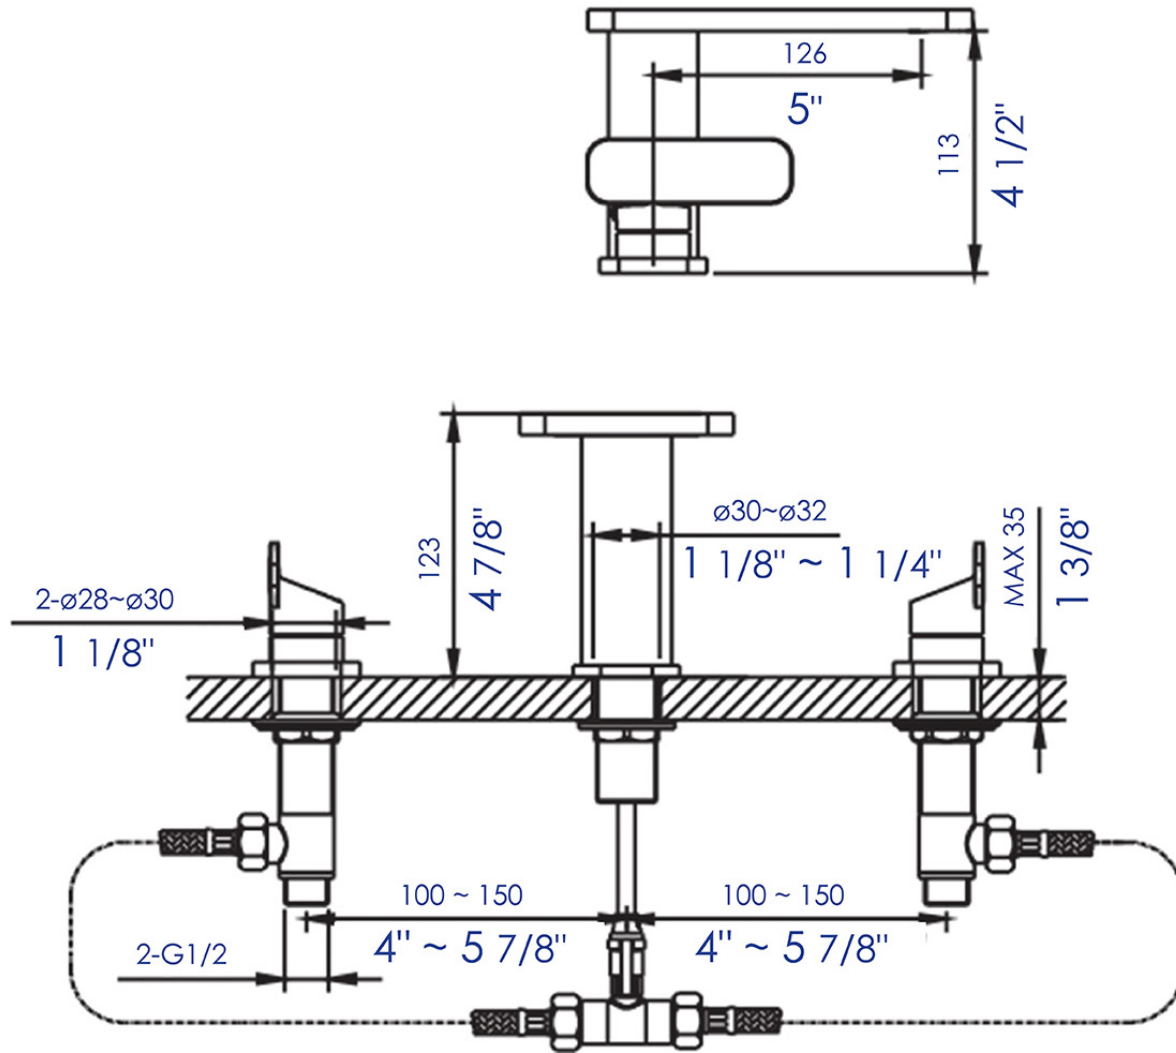

# AB1884

Two-Handle 8" Widespread Bathroom Faucet

**∴kitchensource.com**  
1.800.667.8721