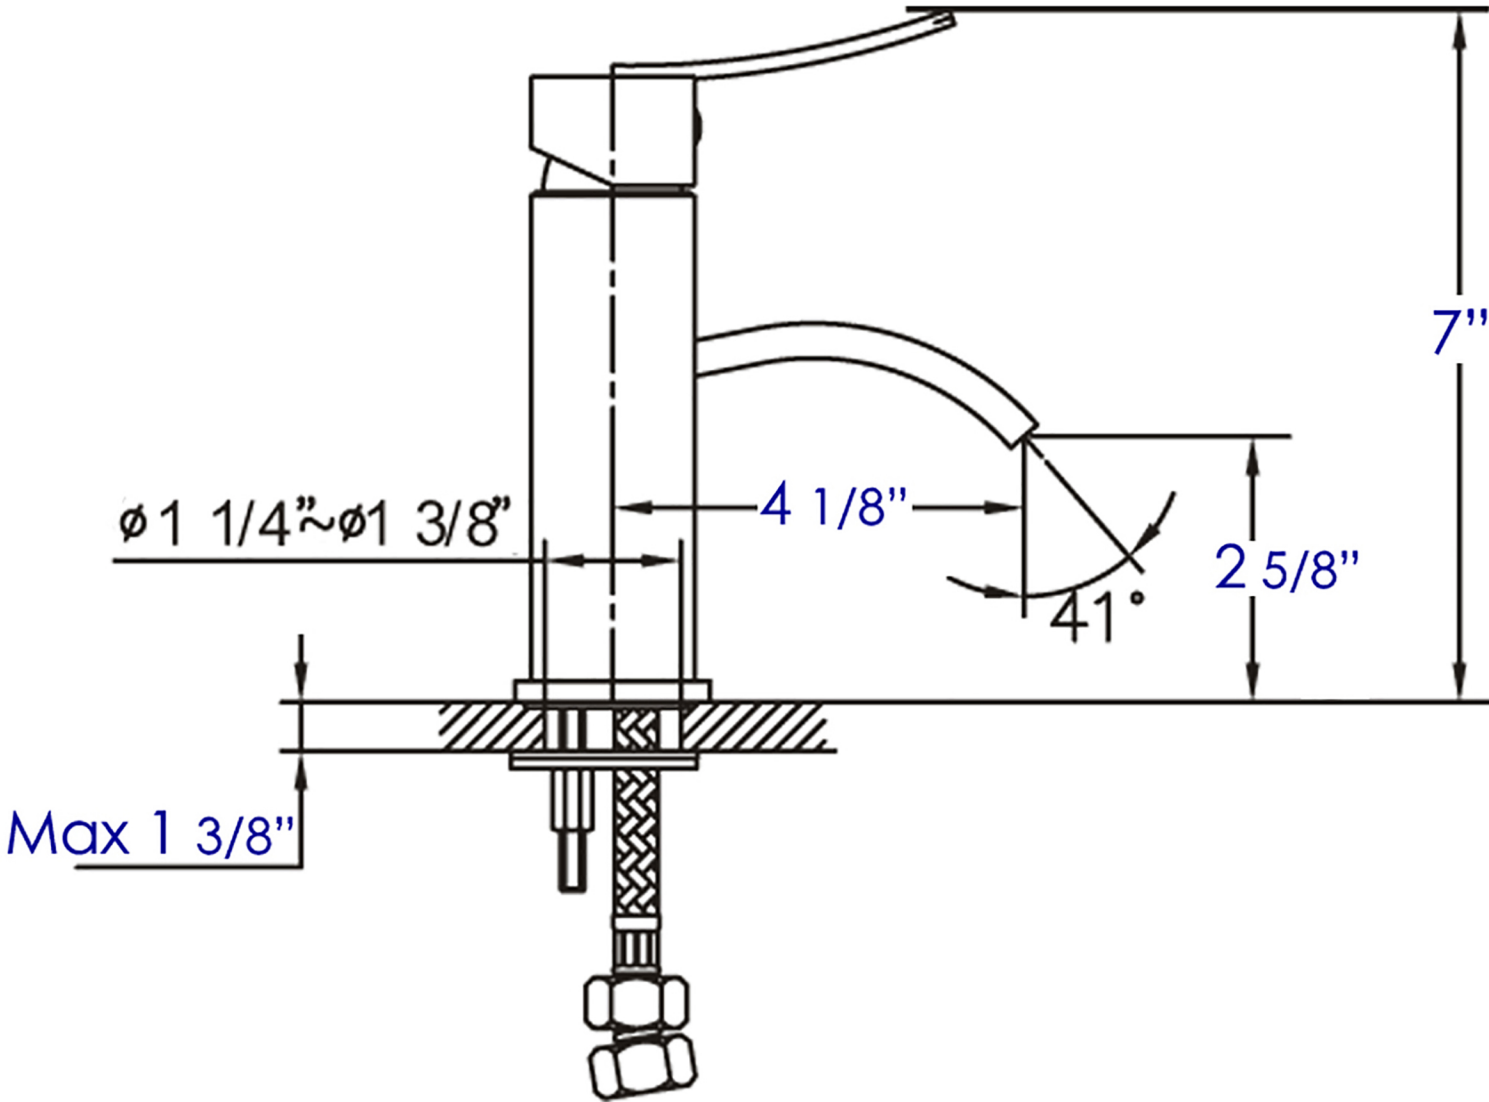

**AB1258**

Square Body Curved Spout Single Lever Bathroom Faucet

**∴kitchensource.com**

☎ 1.800.667.8721