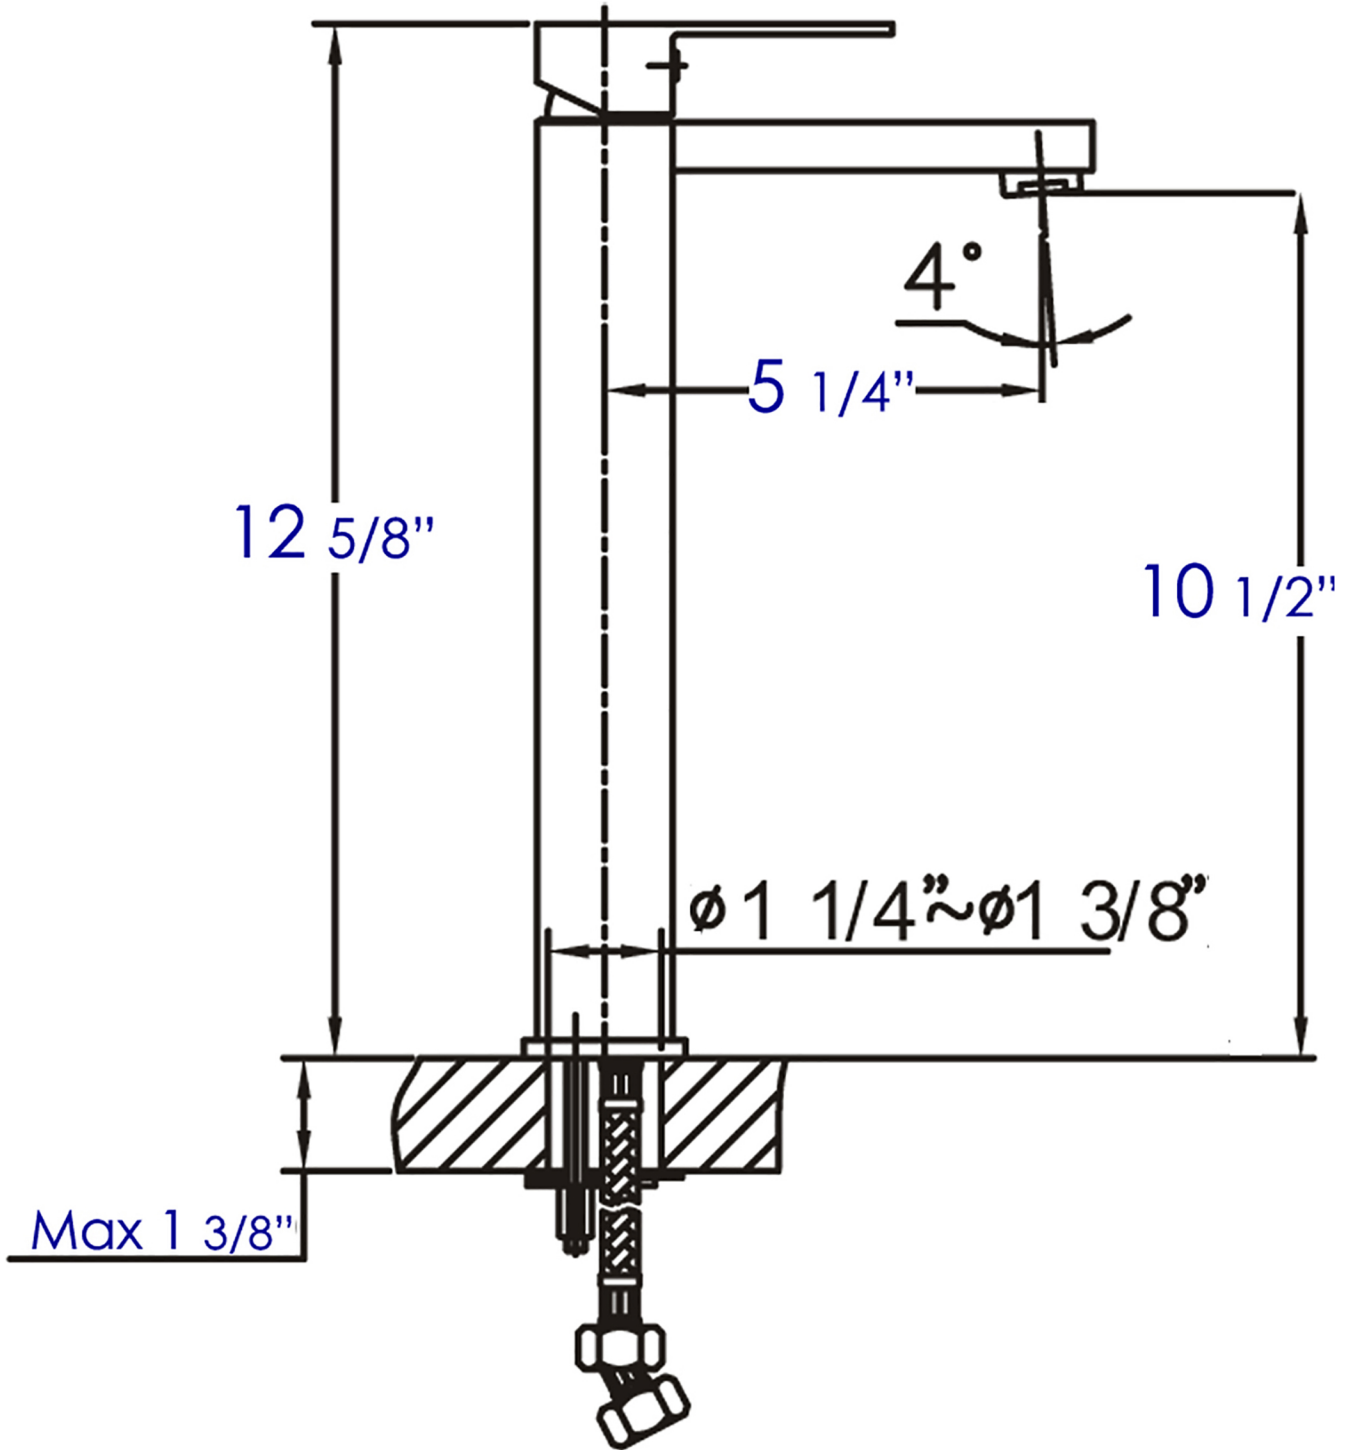

AB1129

Tall Square Single Lever Bathroom Faucet

∴kitchensource.com
☎ 1.800.667.8721