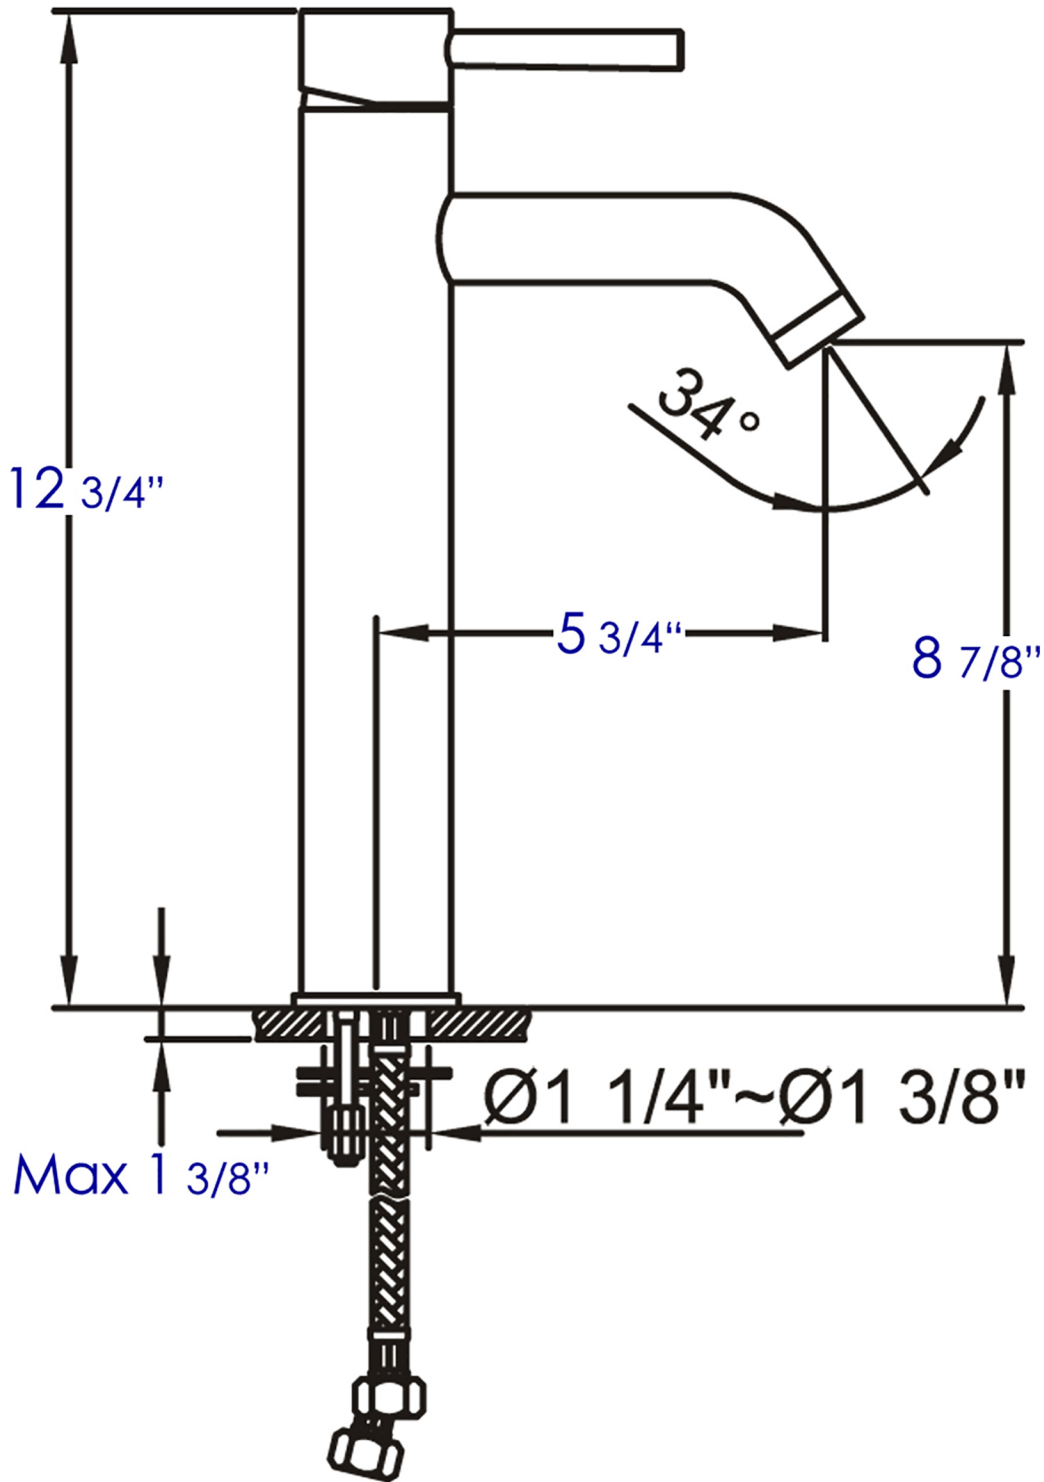

**AB1023**

Tall Single Lever Bathroom Faucet

**∴kitchensource.com**  
☎ 1.800.667.8721