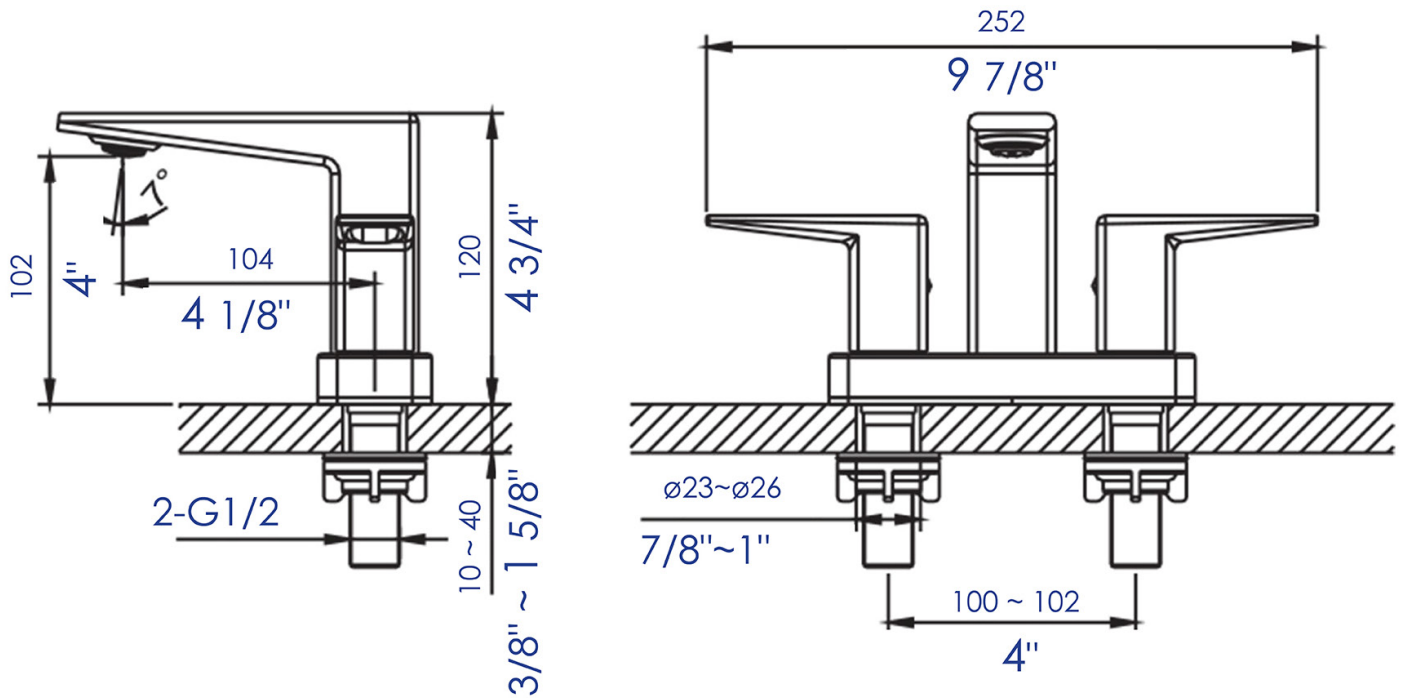

AB1020

Two-Handle 4" Centerset Bathroom Faucet

●●●kitchensource.com
☎ 1.800.667.8721