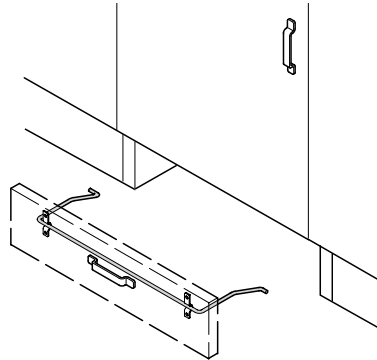

Step stool

With 2 steps 200 x 300 mm (7³/₄ x 11³/₄) covered with non-slip rubber treads
 Finish: steel, epoxy-coated plastic feet

Frame/plastic parts	Cat. No.
silver/black	505.04.210
white/gray	505.04.704

Packing: 1 pc.

Stepfix can be hung on a side panel using the optional hanging bracket.

- **Stepfix** is a sturdy, steel, compact folding step for kitchen use.
- Non-slip rubber mat
- Safety spring and smooth folding mechanism.

Toekick bracket

Attaches to step stool and toekick. Use to slide under cabinet. A minimum of 100 mm (4") is required.
 Finish: steel, galvanized

Cat. No.	505.04.419
----------	------------

Packing: 1 pc.

Hanging bracket

Screw-mounting to cabinet side panel to stow step stool.
 Length: 140 mm (5¹/₂)
 Depth: 30 mm (1¹/₈)
 Height: 35 mm (1³/₈)
 Finish: steel, epoxy-coated, white

Cat. No.	505.04.722
----------	------------