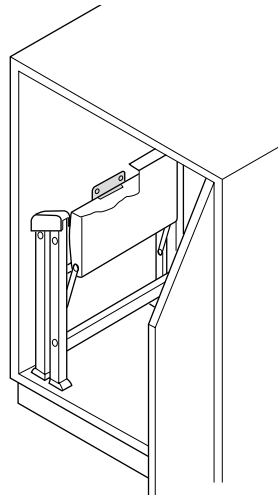

Dimensions in mm
Inches are approximate