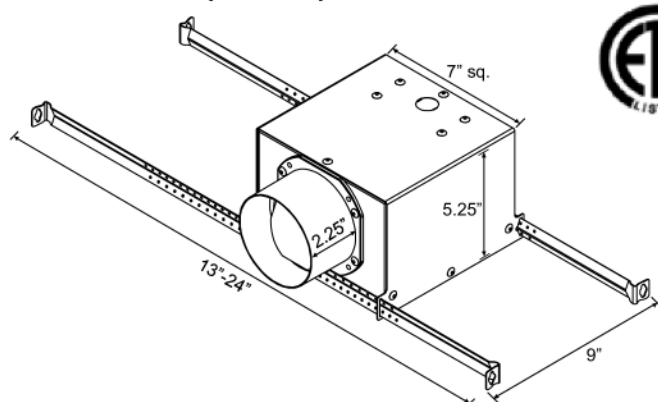

Model	Description
VLED-100	Vent Light with PAR30 LED Bulb
VLH-100	Vent Light with PAR30 Halogen Bulb
VLF-100	Vent Light with Energy Star Rated Compact Fluorescent Bulb

Dimensions (inches)

Features:

- Longer duct collar for 4" duct
- Extendable hanger bars up to 24"
- 7.5" grille
- Built-in backdraft damper
- 3 bulb options