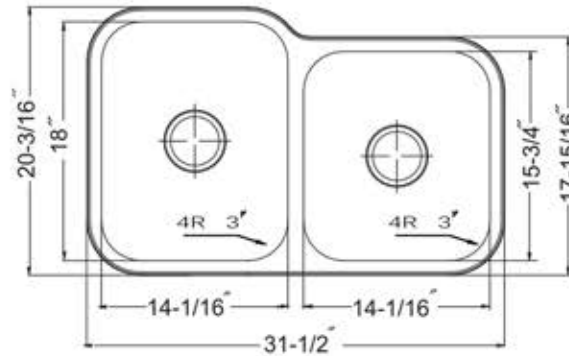

Stainless Steel Premium Undermount Kitchen Sink

MODEL:
NS6040-18

TOP VIEW

FRONT VIEW

Overall Dimensions	Large Bowl	Small Bowl	Bottom Grid/s	Reverse Model
31.5" x 17.9375" 31.5" X 20.1875 "	18" X 14.0625"	15.75" X 14.0625"	BG1215, BG1816	N/A

FEATURES

- Premium 304, 18 gauge Stainless Steel Kitchen Sink
- Bowl Depth 9" Large, 8" Small
- Brushed Satin Finish
- Limited Lifetime Manufactures Warranty
- Insulated to Reduce Condensation
- Rubber Padding is Applied for Noise Reduction