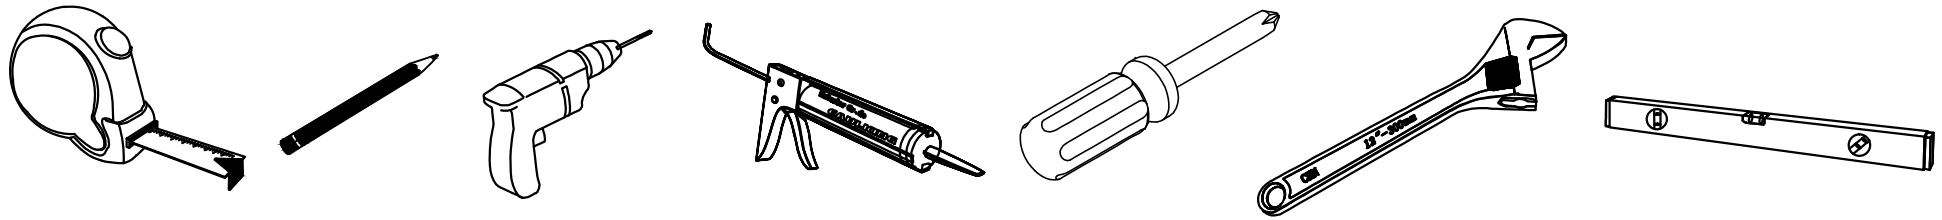

.Professional installation recommended.

PACKING LIST

1.Main cabinet

2.Mirror

3.Ceramic basin

4.Pop up+Drain pipe

5.Faucet

6.Screws

7.Install screw

REQUIRED TOOLS

INSTALLATION AND ADJUSTMENT OF HINGE