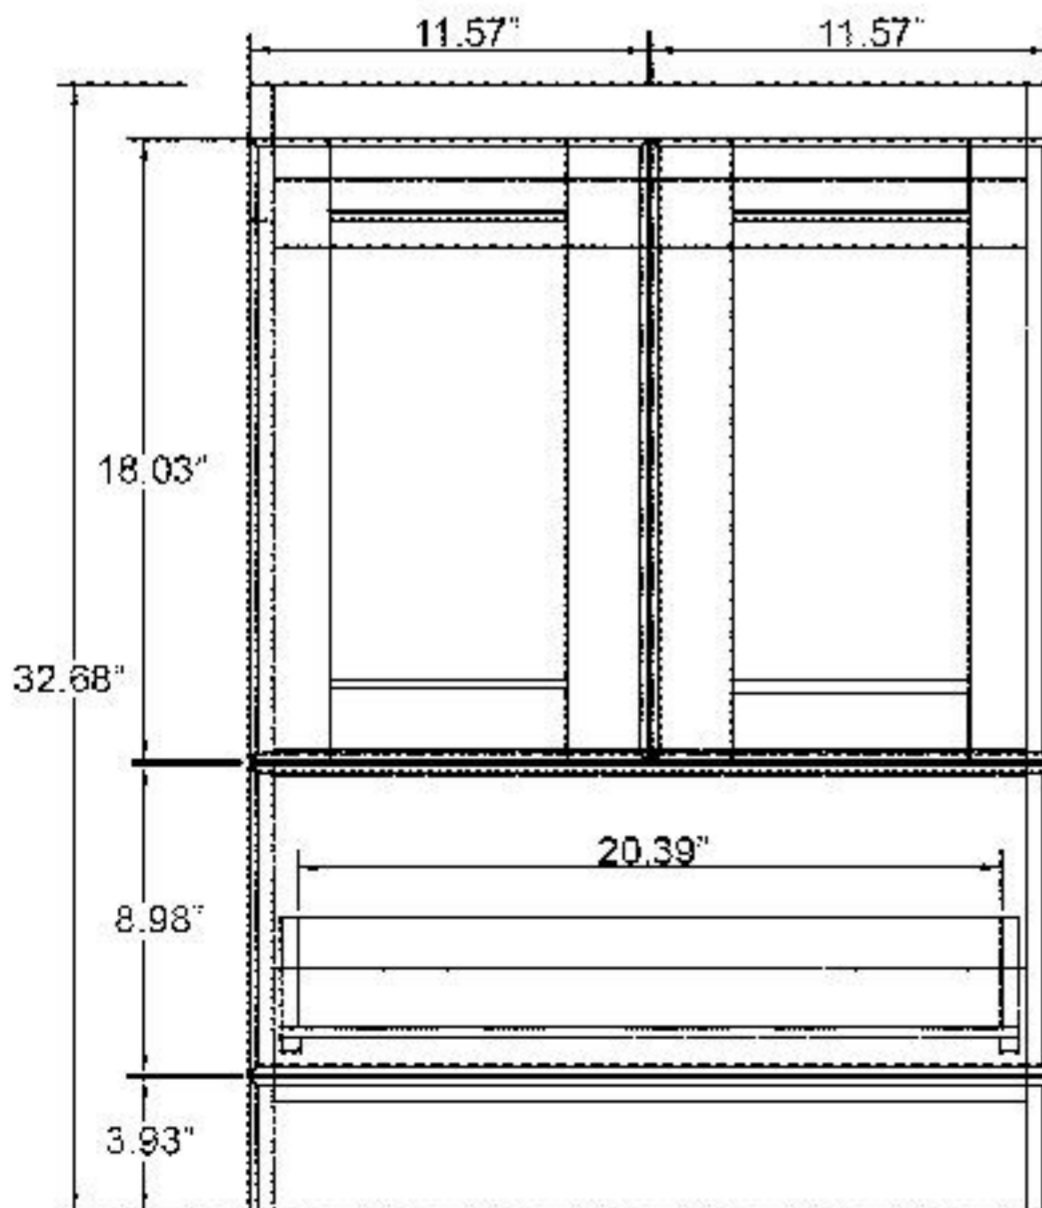

Zola 24" MS-6724

- -Check your product package for the "list of standard accessories" and make sure all the accessories in the list are included; if there is a defect/missing parts; please contact the local dealer immediately.
- -DO NOT let anything sharp puncture, scrape, or scratch the cabinet surface.
- -DO NOT leave any part of the cabinet under direct sunlight; it will cause partial aberrations in the cabinet color.
- -DO NOT place hot items on the surface of cabinet directly; insulate with a cushion, if needed.
- -DO NOT expose the surface of the cabinet to corrosive liquids, such as: alcohol, banana oil, gasoline, nail polish, acids, alkali, etc.

Front View

Virtu USA vanities are hand-crafted and may vary with a minor manufacturing tolerance.

Natural stone characteristics are very subjective and may vary with natural veining, crystallization and lining.