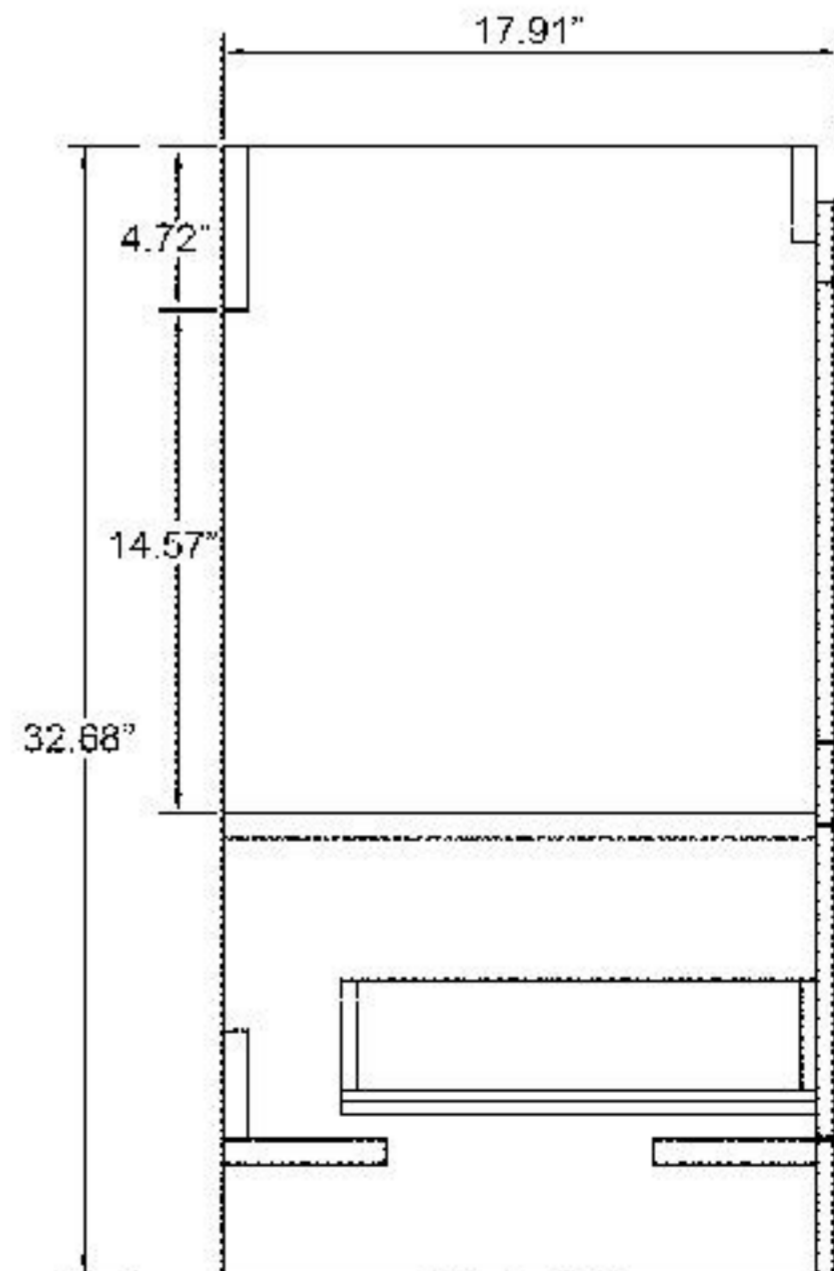

Side View

Virtu USA vanities are hand-crafted and may vary with a minor manufacturing tolerance.

Natural stone characteristics are very subjective and may vary with natural veining, crystallization and lining.