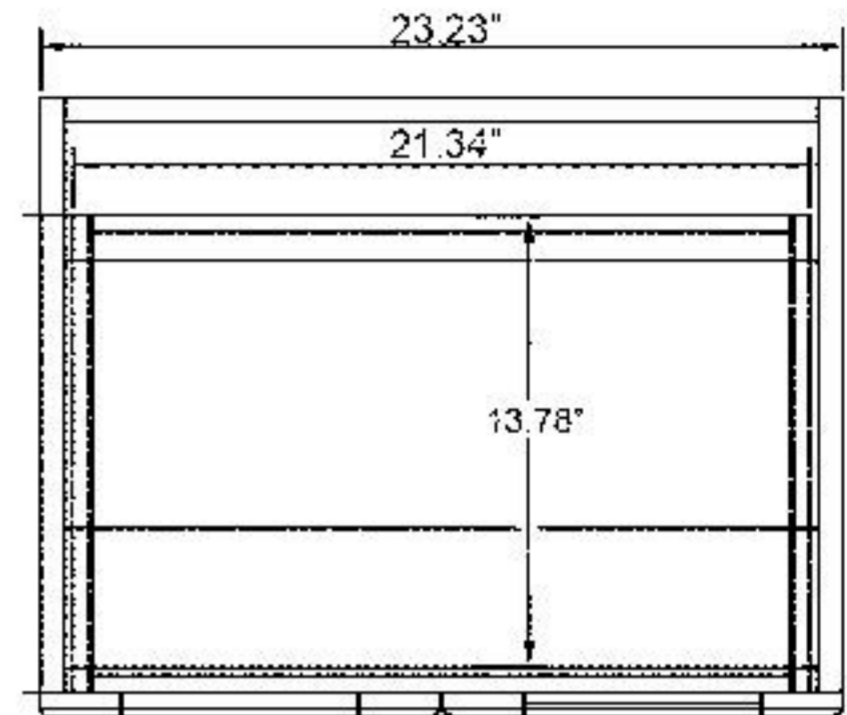

Top View

Front View

Side View

Virtu USA vanities are hand-crafted and may vary with a minor manufacturing tolerance.

Natural stone characteristics are very subjective and may vary with natural veining, crystallization and lining.