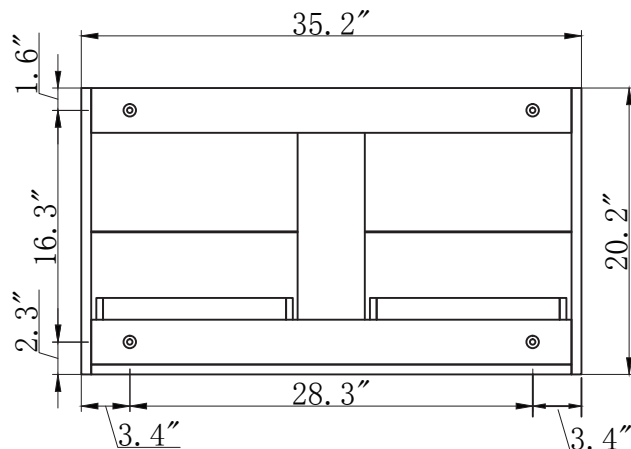

FRONT

BACK

SIDE

TOP

SPECIFICATIONS

SKU: MS-565

REV8.818

NOTES