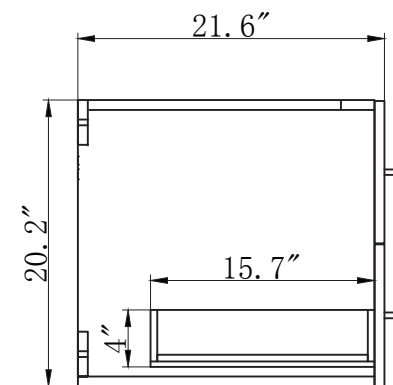

FRONT

BACK

SIDE

TOP

SPECIFICATIONS

SKU: MS-565

REV8.818

NOTES