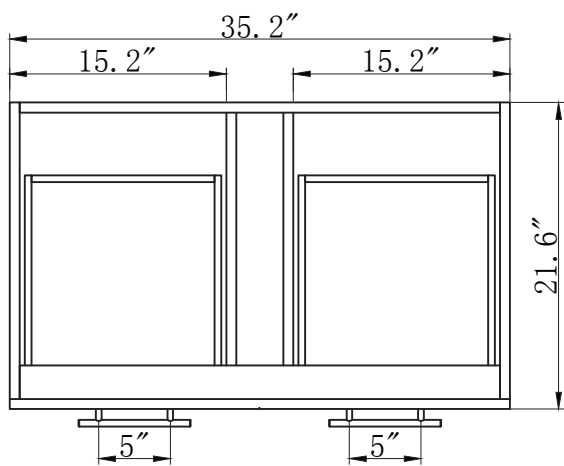

FRONT

BACK

SIDE

TOP

SPECIFICATIONS

SKU: MS-565

REV8.818

NOTES