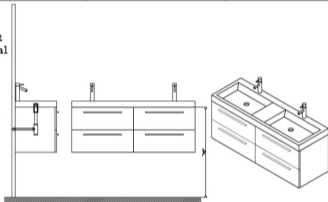

INSTALLATION INSTRUCTIONS

Confidential : A

SKU : JD-50754-CAB

SIZE:1370W*476D*500H

PROHIBIT COPY

.Prior to installation please check received items against the Packing List Please report any missing items to your local dealer immediatelo.

.Protect all surfaces from sharp objects,high heat sources,direct prolonged sunlight and chemical hazards.

.Professional installation recommended.

PACKING LIST

1. Main cabinet

2. resin basin

3. Pop up*Drain pipe