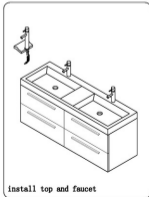

4. Faucet

5. Expansion screw

INSTALLATION INSTRUCTIONS

Confidential : A

SKU : JD-50754-CAB

SIZE:1370W*476D*500H

PROHIBIT COPY

REQUIRED TOOLS

DRAWER SLIDER ATTACHMENT AND DETACHMENT

INSTALLATION AND ADJUSTMENT OF HINGE

install pop up+drain pipe

install faucet

install main cabinet

install top and faucet

install basin and pop up+drain pipe