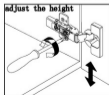

4. Faucet

5. Expansion screw

INSTALLATION INSTRUCTIONS

Confidential : A

SKU : JD-50754-CAB

SIZE:1370W*476D*500H

PROHIBIT COPY

REQUIRED TOOLS

DRAWER SLIDER ATTACHMENT AND DETACHMENT

INSTALLATION AND ADJUSTMENT OF HINGE

install pop up+drain pipe

install faucet

install main cabinet

install top and faucet

install basin and pop up+drain pipe