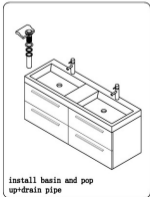

4. Faucet

5. Expansion screw

INSTALLATION INSTRUCTIONS

Confidential : A

SKU : JD-50754-CAB

SIZE:1370W*476D*500H

PROHIBIT COPY

REQUIRED TOOLS

DRAWER SLIDER ATTACHMENT AND DETACHMENT

INSTALLATION AND ADJUSTMENT OF HINGE

install pop up+drain pipe

install faucet

install main cabinet

install top and faucet

install basin and pop up+drain pipe