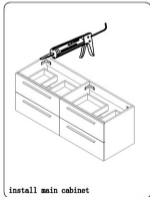

4. Faucet

5. Expansion screw

INSTALLATION INSTRUCTIONS

Confidential : A

SKU : JD-50754-CAB

SIZE:1370W*476D*500H

PROHIBIT COPY

REQUIRED TOOLS

DRAWER SLIDER ATTACHMENT AND DETACHMENT

INSTALLATION AND ADJUSTMENT OF HINGE

install pop up+drain pipe

install faucet

install main cabinet

install top and faucet

install basin and pop up+drain pipe