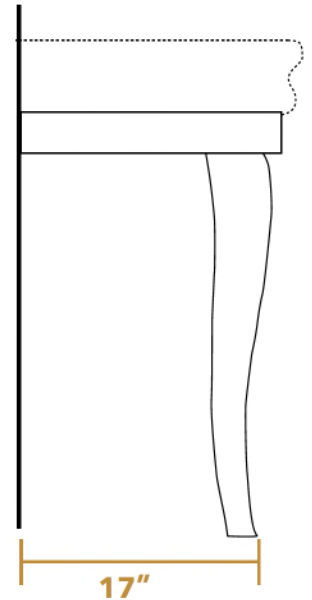

LA12-LAM120B

TOP

FRONT

SIDE

LIVE WITH STYLE!

 **kitchensource.com**

☎ 1.800.667.8721