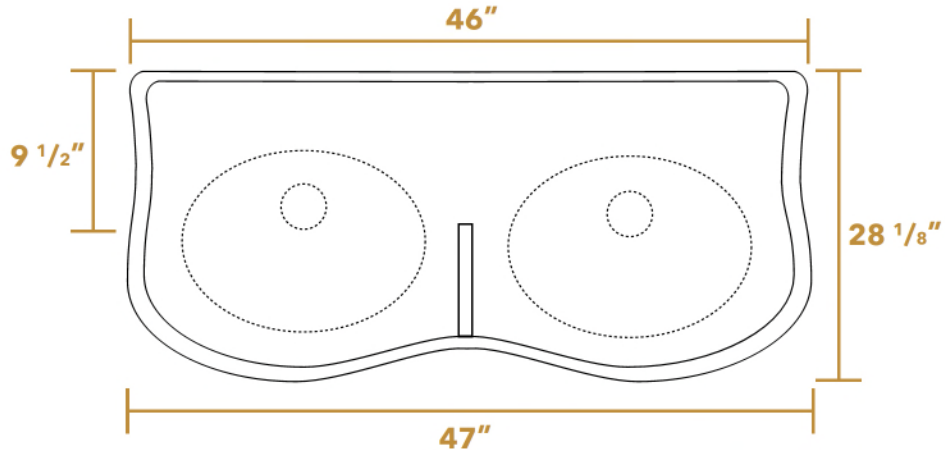

LA12-LAM120B

TOP

FRONT

SIDE

LIVE WITH STYLE!

 **kitchensource.com**

☎ 1.800.667.8721