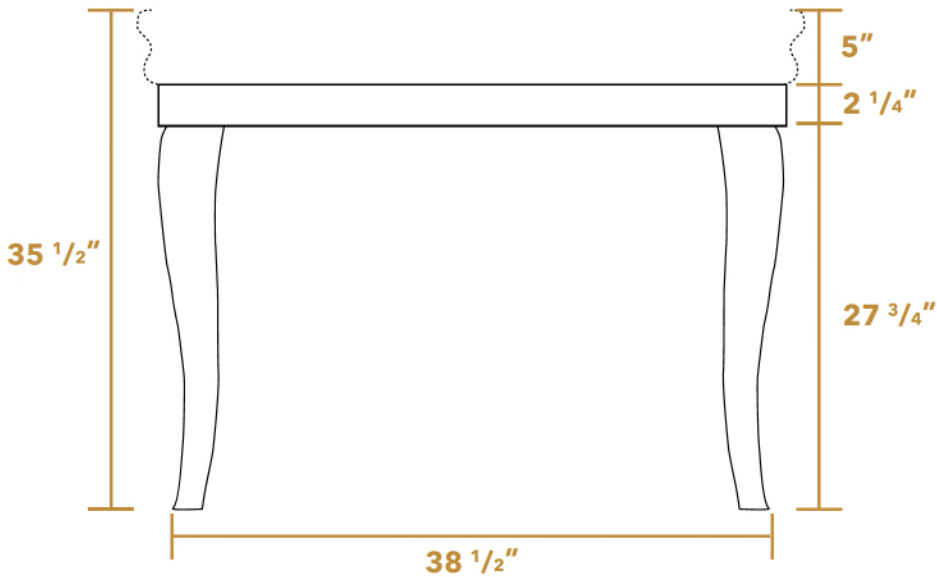

LA12-LAM120B

TOP

FRONT

SIDE

LIVE WITH STYLE!

 **kitchensource.com**

☎ 1.800.667.8721