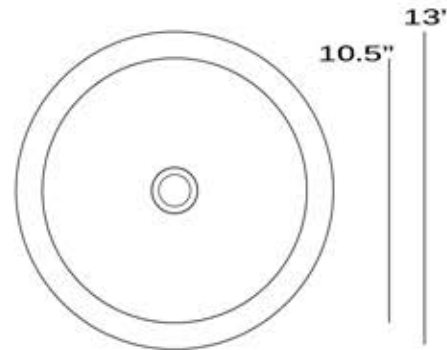

Brightwork Home Collection
 Premium Nickel/Brass Plated Bar/Prep Sink

MODEL:
ROB-OF
 (Brass)

TOP VIEW

SIDE VIEW

TILTED TO SHOW OVERFLOW

(ROB)

Overall Dimensions	Interior Bowl	Bowl Depth	Overflow	Reverse Model
13" Diameter	10.5" Diameter	5" (Interior)	Yes	NA

FEATURES

- Premium Brass bar sink
- Standard Bathroom Drain
- Solid Brass Construction
- Limited Manufacturers Warranty
- Special Care & Maintenance required

■** Nominal Dimensions - Actual May Vary by up to .25"