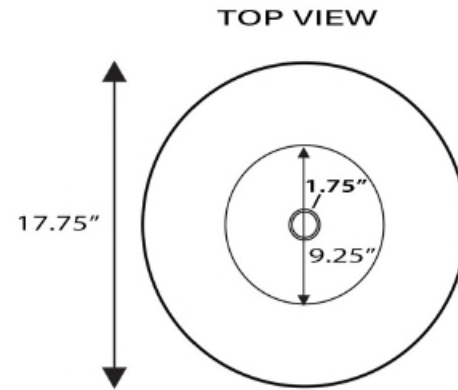

Regatta Collection
Fireclay Bathroom Vanity Sink

MODEL:
RC77240BS "ST. TROPEZ"

Overall Dimensions	Interior Bowl	Interior Depth	Height	Drain Dimensions
17.75" Diameter"	9.25" Diameter	5" overall 2.375" Inner basin	2.625" installed 6.375" overall	1.75"

FEATURES

- Genuine Italian Fireclay
- Nominal Dimensions - Actual may vary by 1/4"
- Semi-recessed vessel mount - Template not included
- Hand-painted with genuine platinum
- Platinum leaf bowl design
- No Overflow
- Made in Italy
- Do not clean with abrasive cleansers or pads
- Limited Warranty For Manufacturer defects