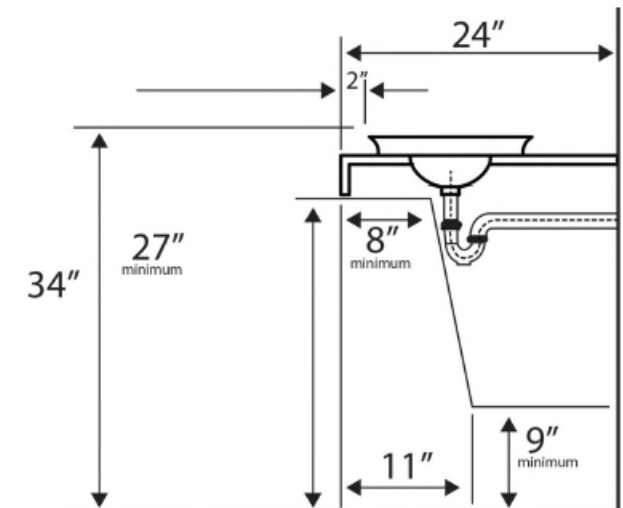

Regatta Collection
Fireclay Bathroom Vanity Sink

MODEL:
RC77240BS "ST. TROPEZ"

Overall Dimensions	Interior Bowl	Interior Depth	Height	Drain Dimensions
17.75" Diameter"	9.25" Diameter	5" overall 2.375" Inner basin	2.625" installed 6.375" overall	1.75"

FEATURES

- Genuine Italian Fireclay
- Nominal Dimensions - Actual may vary by 1/4"
- Semi-recessed vessel mount - Template not included
- Hand-painted with genuine platinum
- Platinum leaf bowl design
- No Overflow
- Made in Italy
- Do not clean with abrasive cleansers or pads
- Limited Warranty For Manufacturer defects