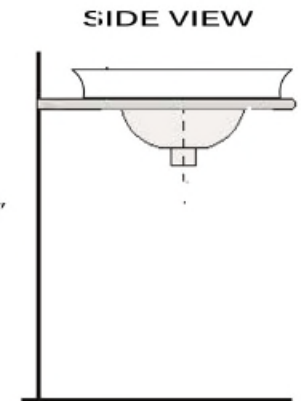

Regatta Collection
Fireclay Bathroom Vanity Sink

MODEL:
RC77240BS "ST. TROPEZ"

Overall Dimensions	Interior Bowl	Interior Depth	Height	Drain Dimensions
17.75" Diameter"	9.25" Diameter	5" overall 2.375" Inner basin	2.625" installed 6.375" overall	1.75"

FEATURES

- Genuine Italian Fireclay
- Nominal Dimensions - Actual may vary by 1/4"
- Semi-recessed vessel mount - Template not included
- Hand-painted with genuine platinum
- Platinum leaf bowl design
- No Overflow
- Made in Italy
- Do not clean with abrasive cleansers or pads
- Limited Warranty For Manufacturer defects