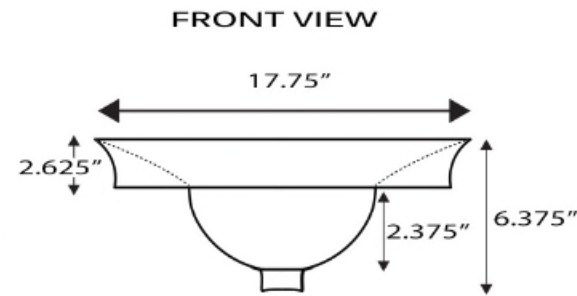

Regatta Collection
Fireclay Bathroom Vanity Sink

MODEL:
RC77240BS "ST. TROPEZ"

Overall Dimensions	Interior Bowl	Interior Depth	Height	Drain Dimensions
17.75" Diameter"	9.25" Diameter	5" overall 2.375" Inner basin	2.625" installed 6.375" overall	1.75"

FEATURES

- Genuine Italian Fireclay
- Nominal Dimensions - Actual may vary by 1/4"
- Semi-recessed vessel mount - Template not included
- Hand-painted with genuine platinum
- Platinum leaf bowl design
- No Overflow
- Made in Italy
- Do not clean with abrasive cleansers or pads
- Limited Warranty For Manufacturer defects