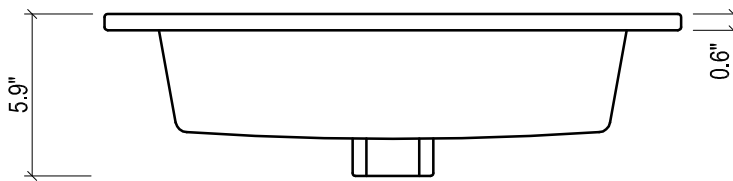

LAGUNA 21" CERAMIC SINK

TOP VIEW

FRONT VIEW

SIDE VIEW