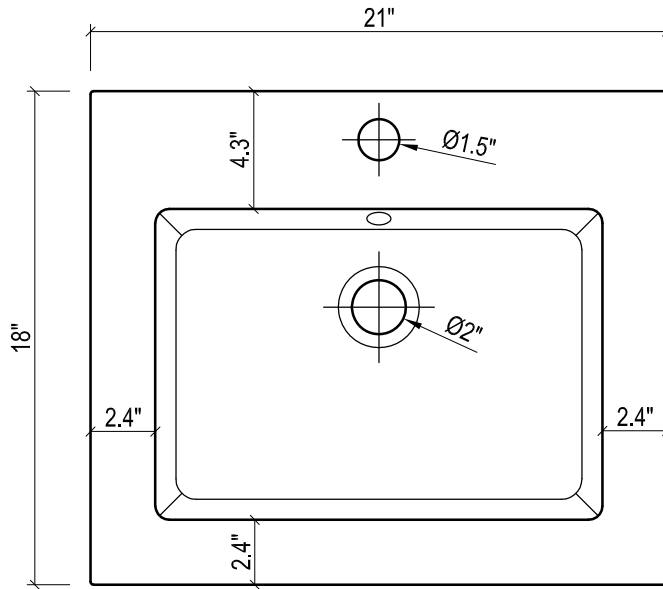

LAGUNA 21" CERAMIC SINK

TOP VIEW

FRONT VIEW

SIDE VIEW